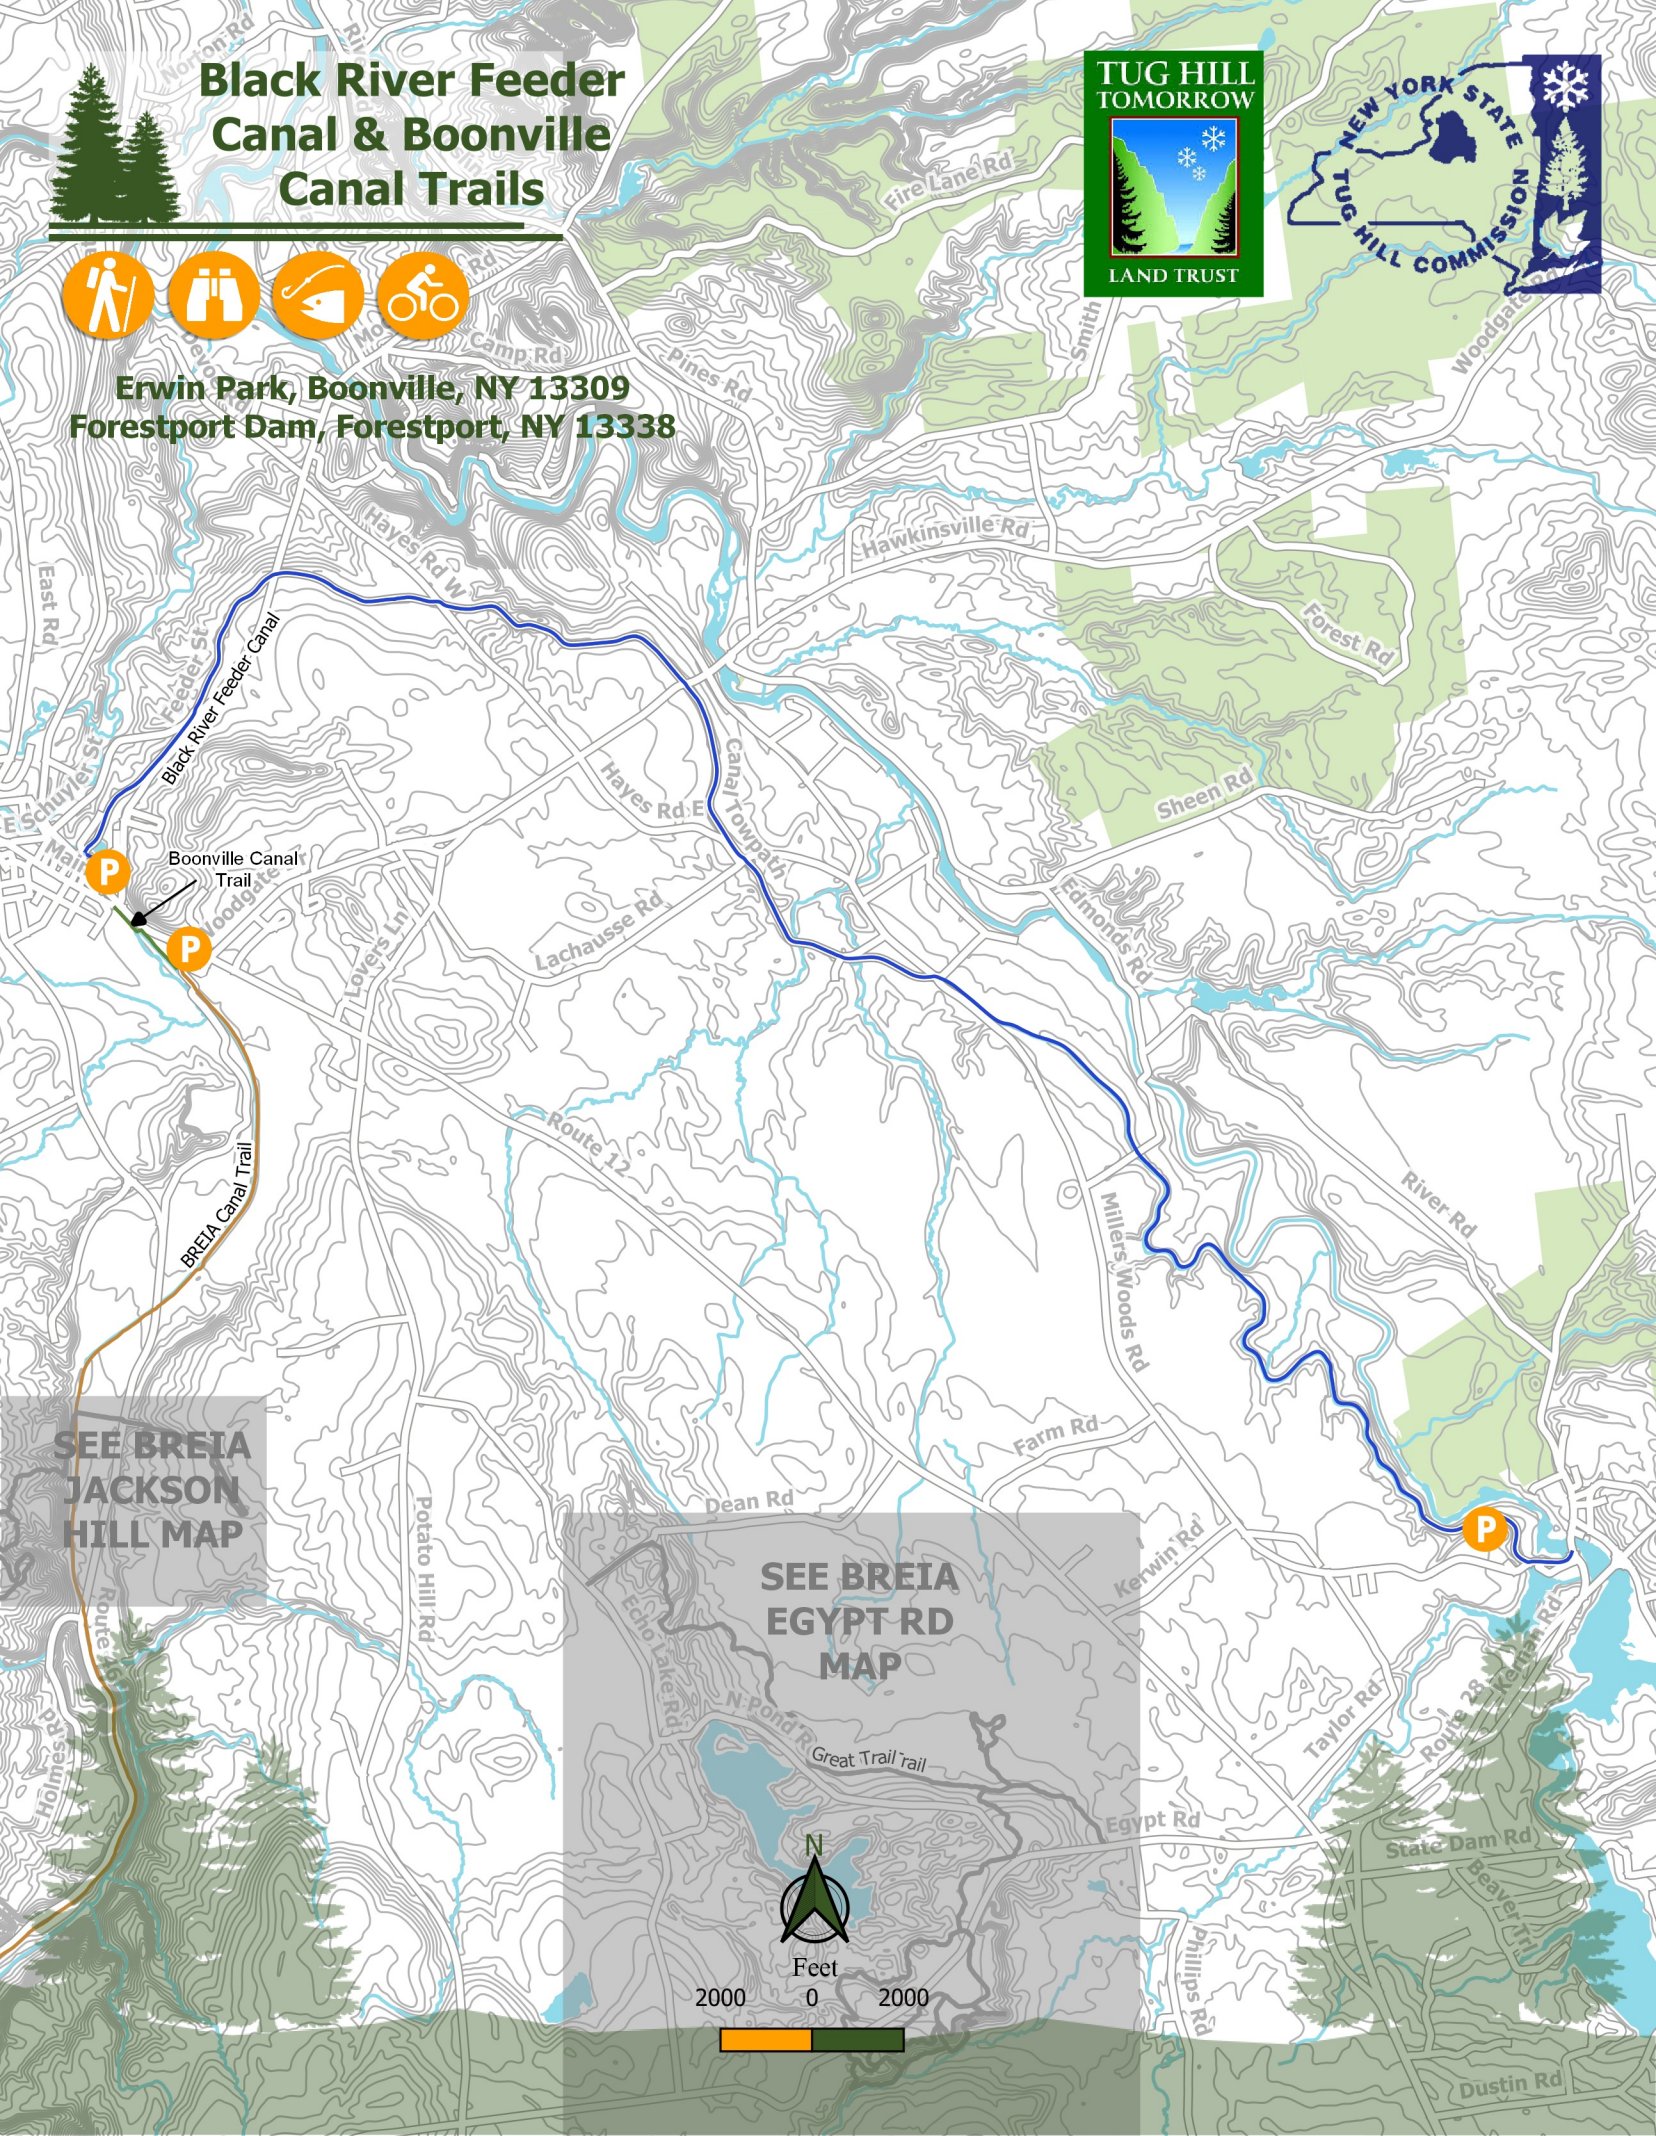

# Black River Feeder Canal & Boonville Canal Trails

Erwin Park, Boonville, NY 13309  
Forestport Dam, Forestport, NY 13338

SEE BREIA JACKSON HILL MAP

SEE BREIA EGYPT RD MAP

Feet  
2000 0 2000