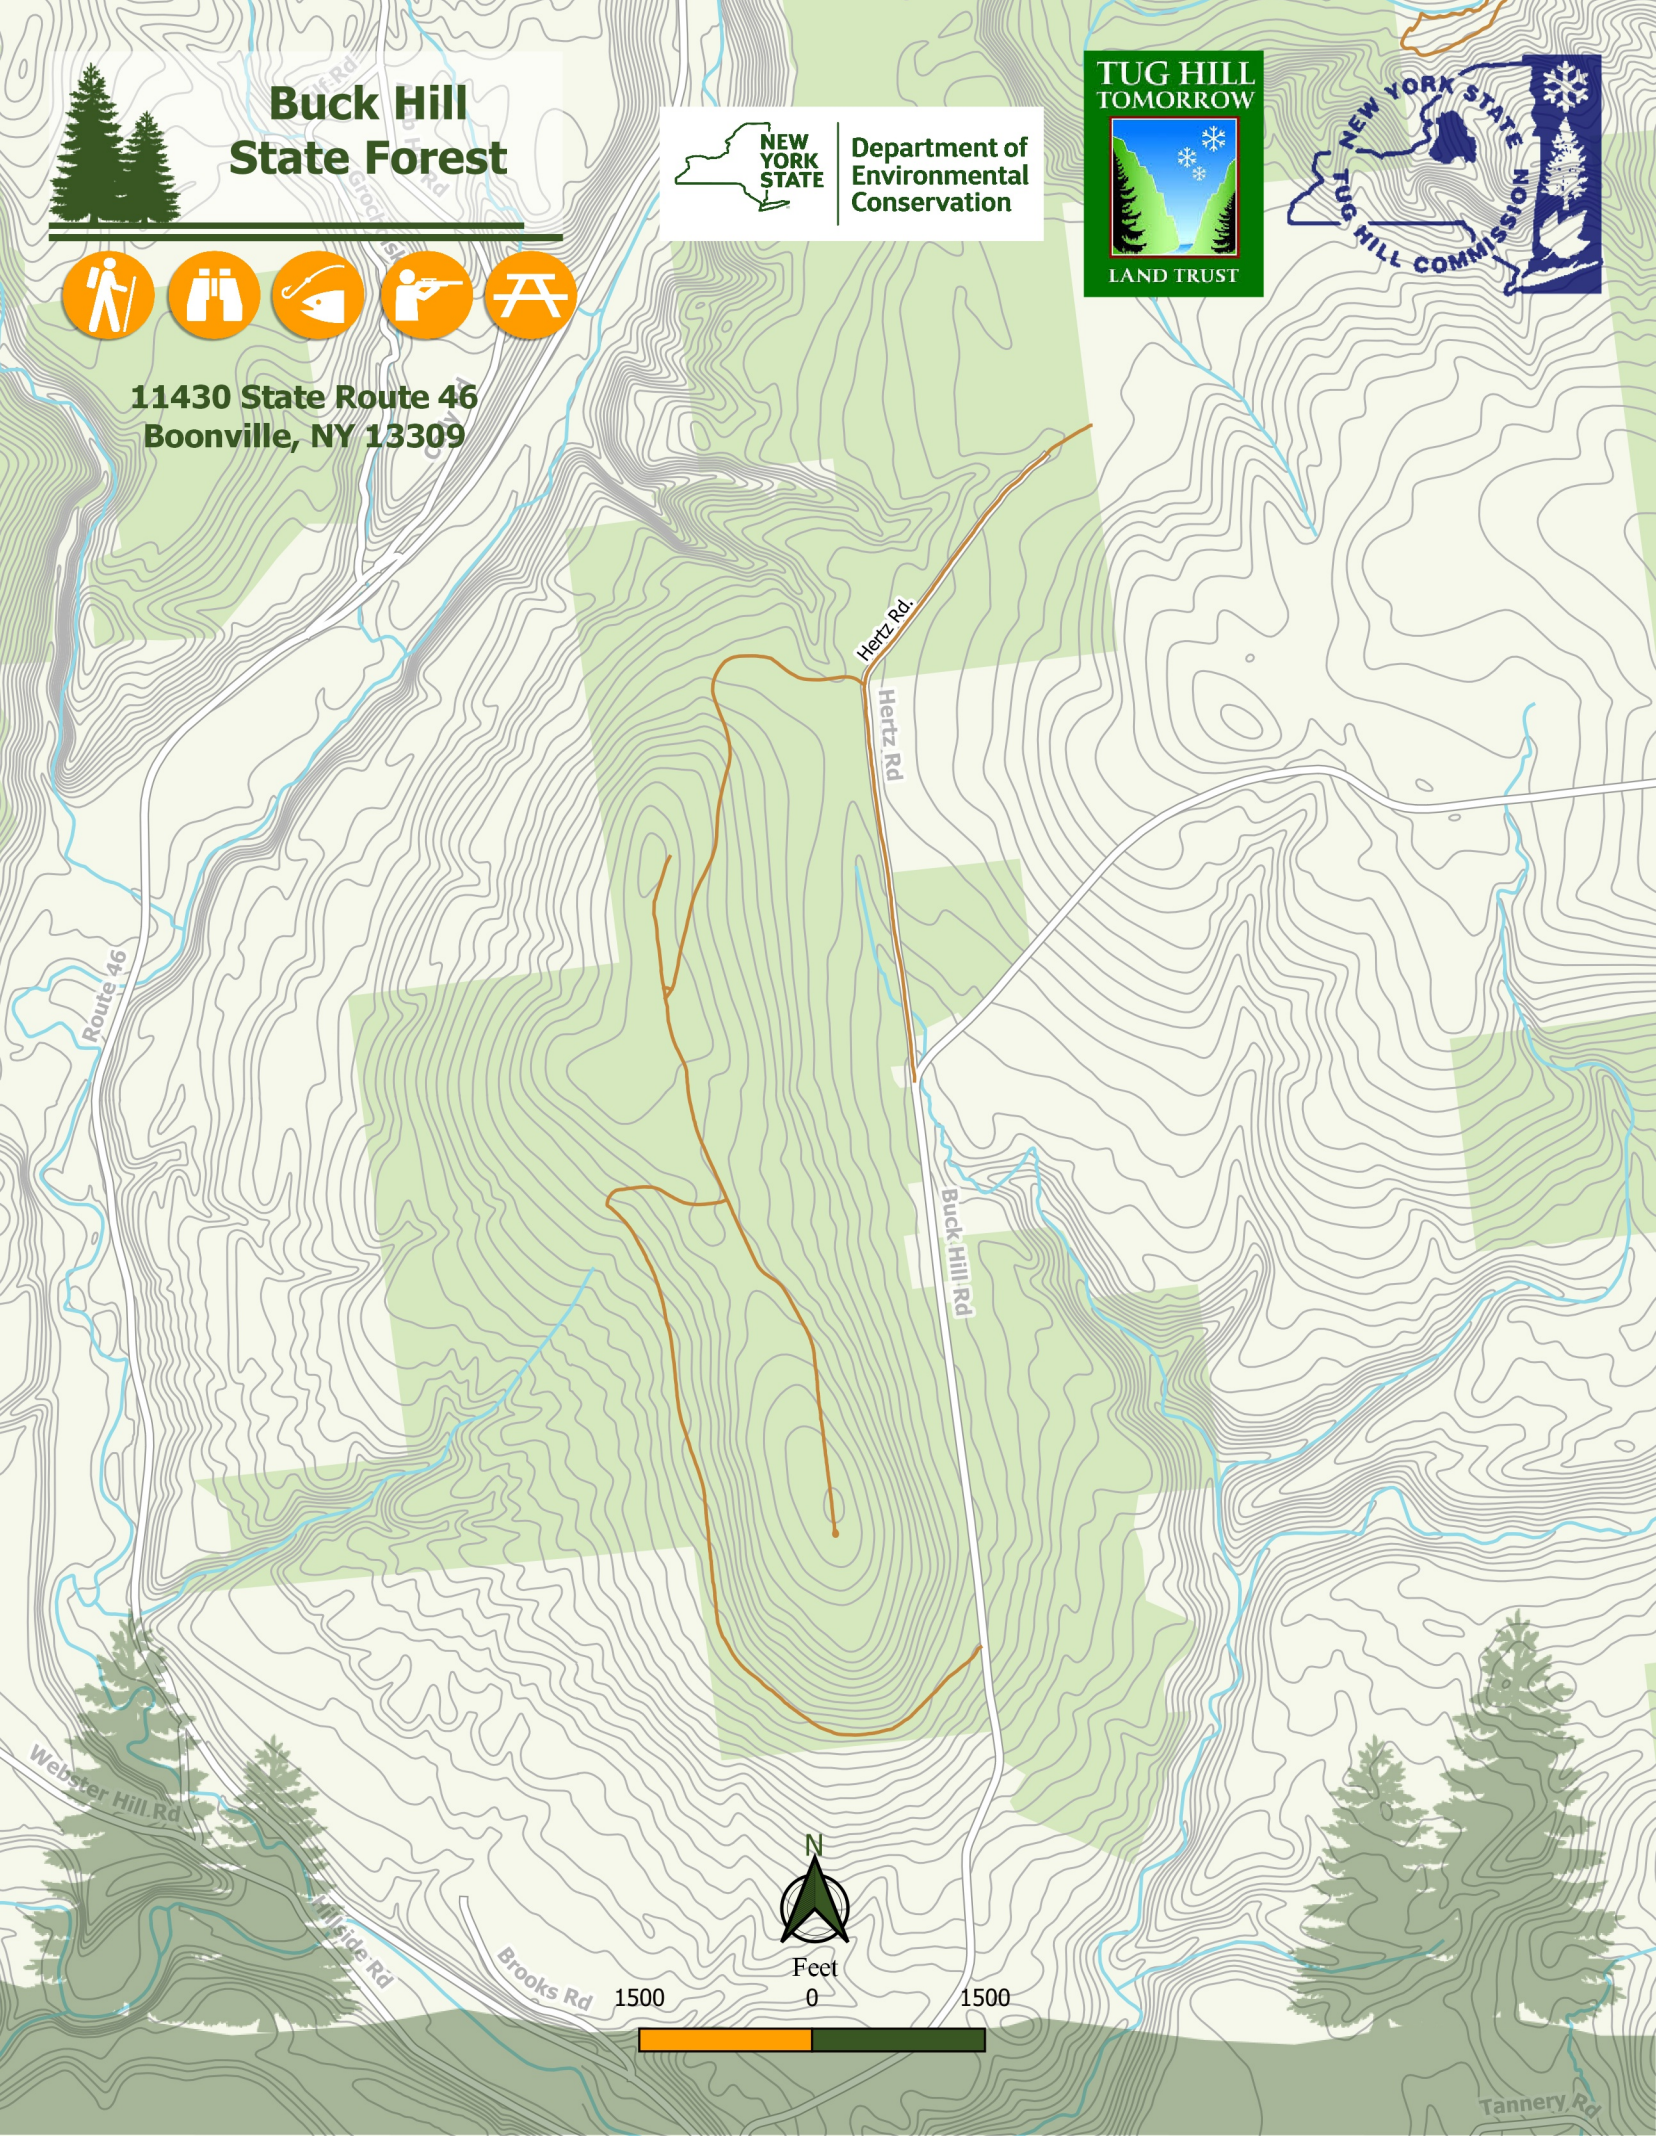

Buck Hill State Forest

Department of Environmental Conservation

TUG HILL TOMORROW

LAND TRUST

11430 State Route 46
Boonville, NY 13309

Feet

1500 0 1500