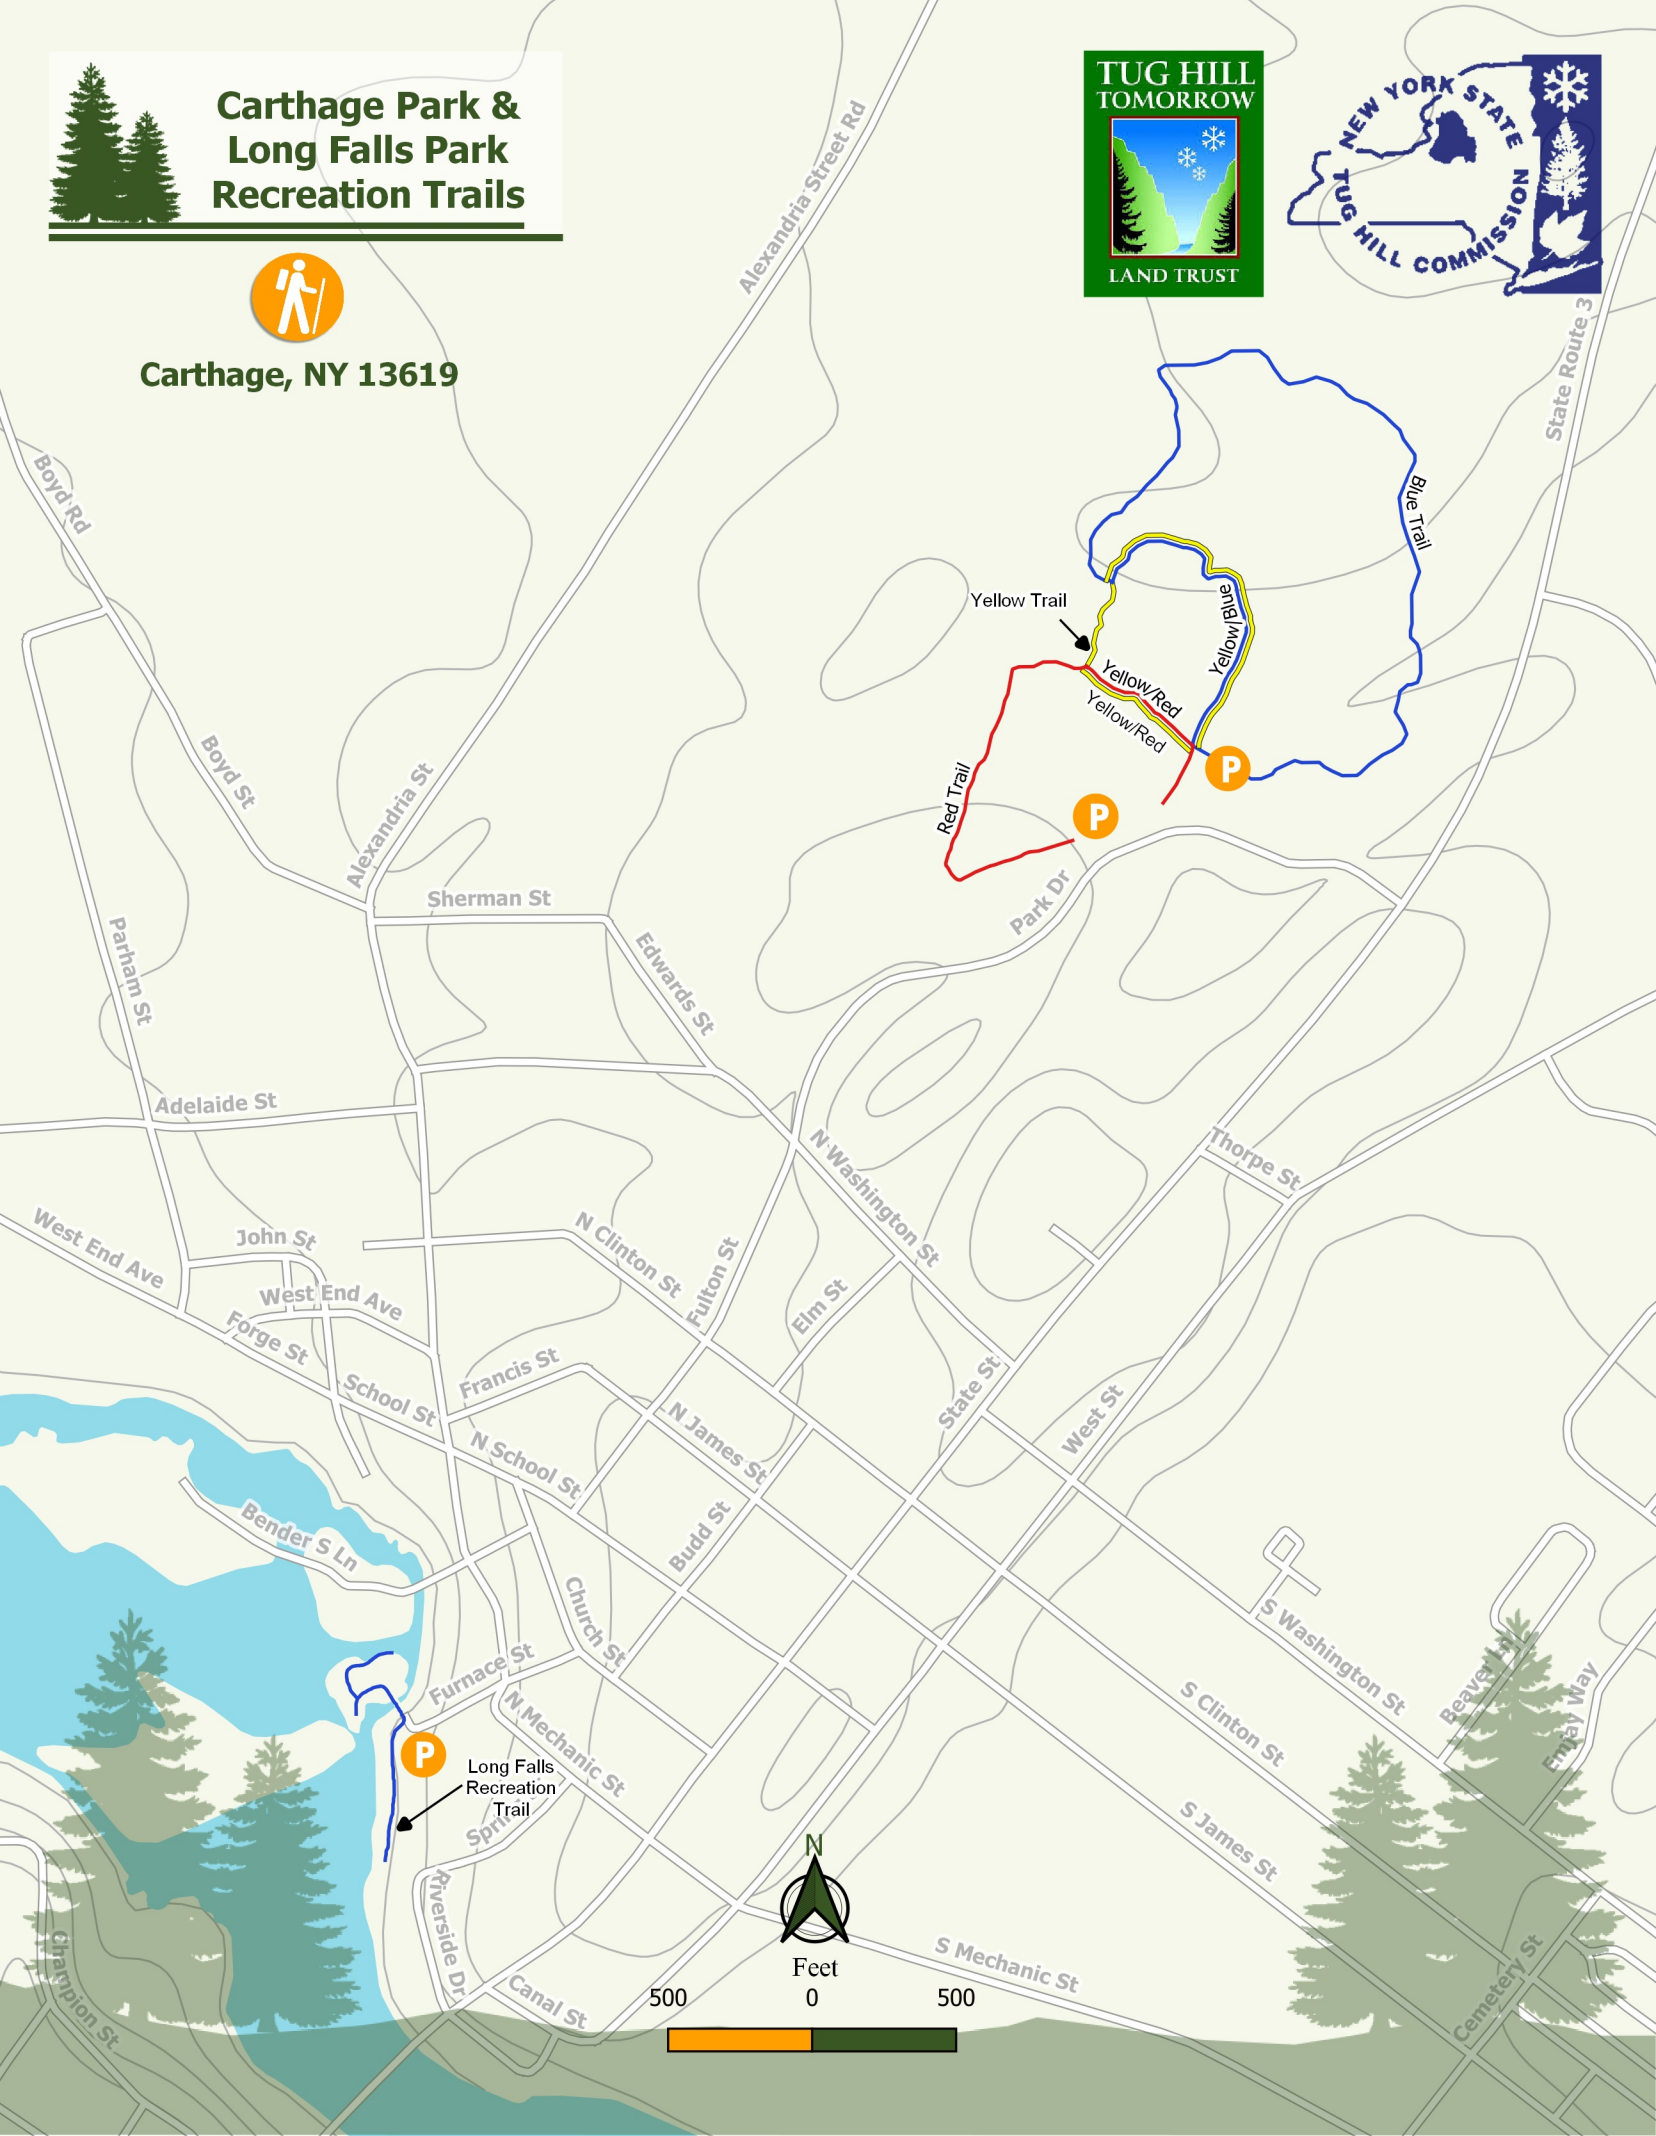

Carthage Park & Long Falls Park Recreation Trails

Carthage, NY 13619

500 Feet 0 500