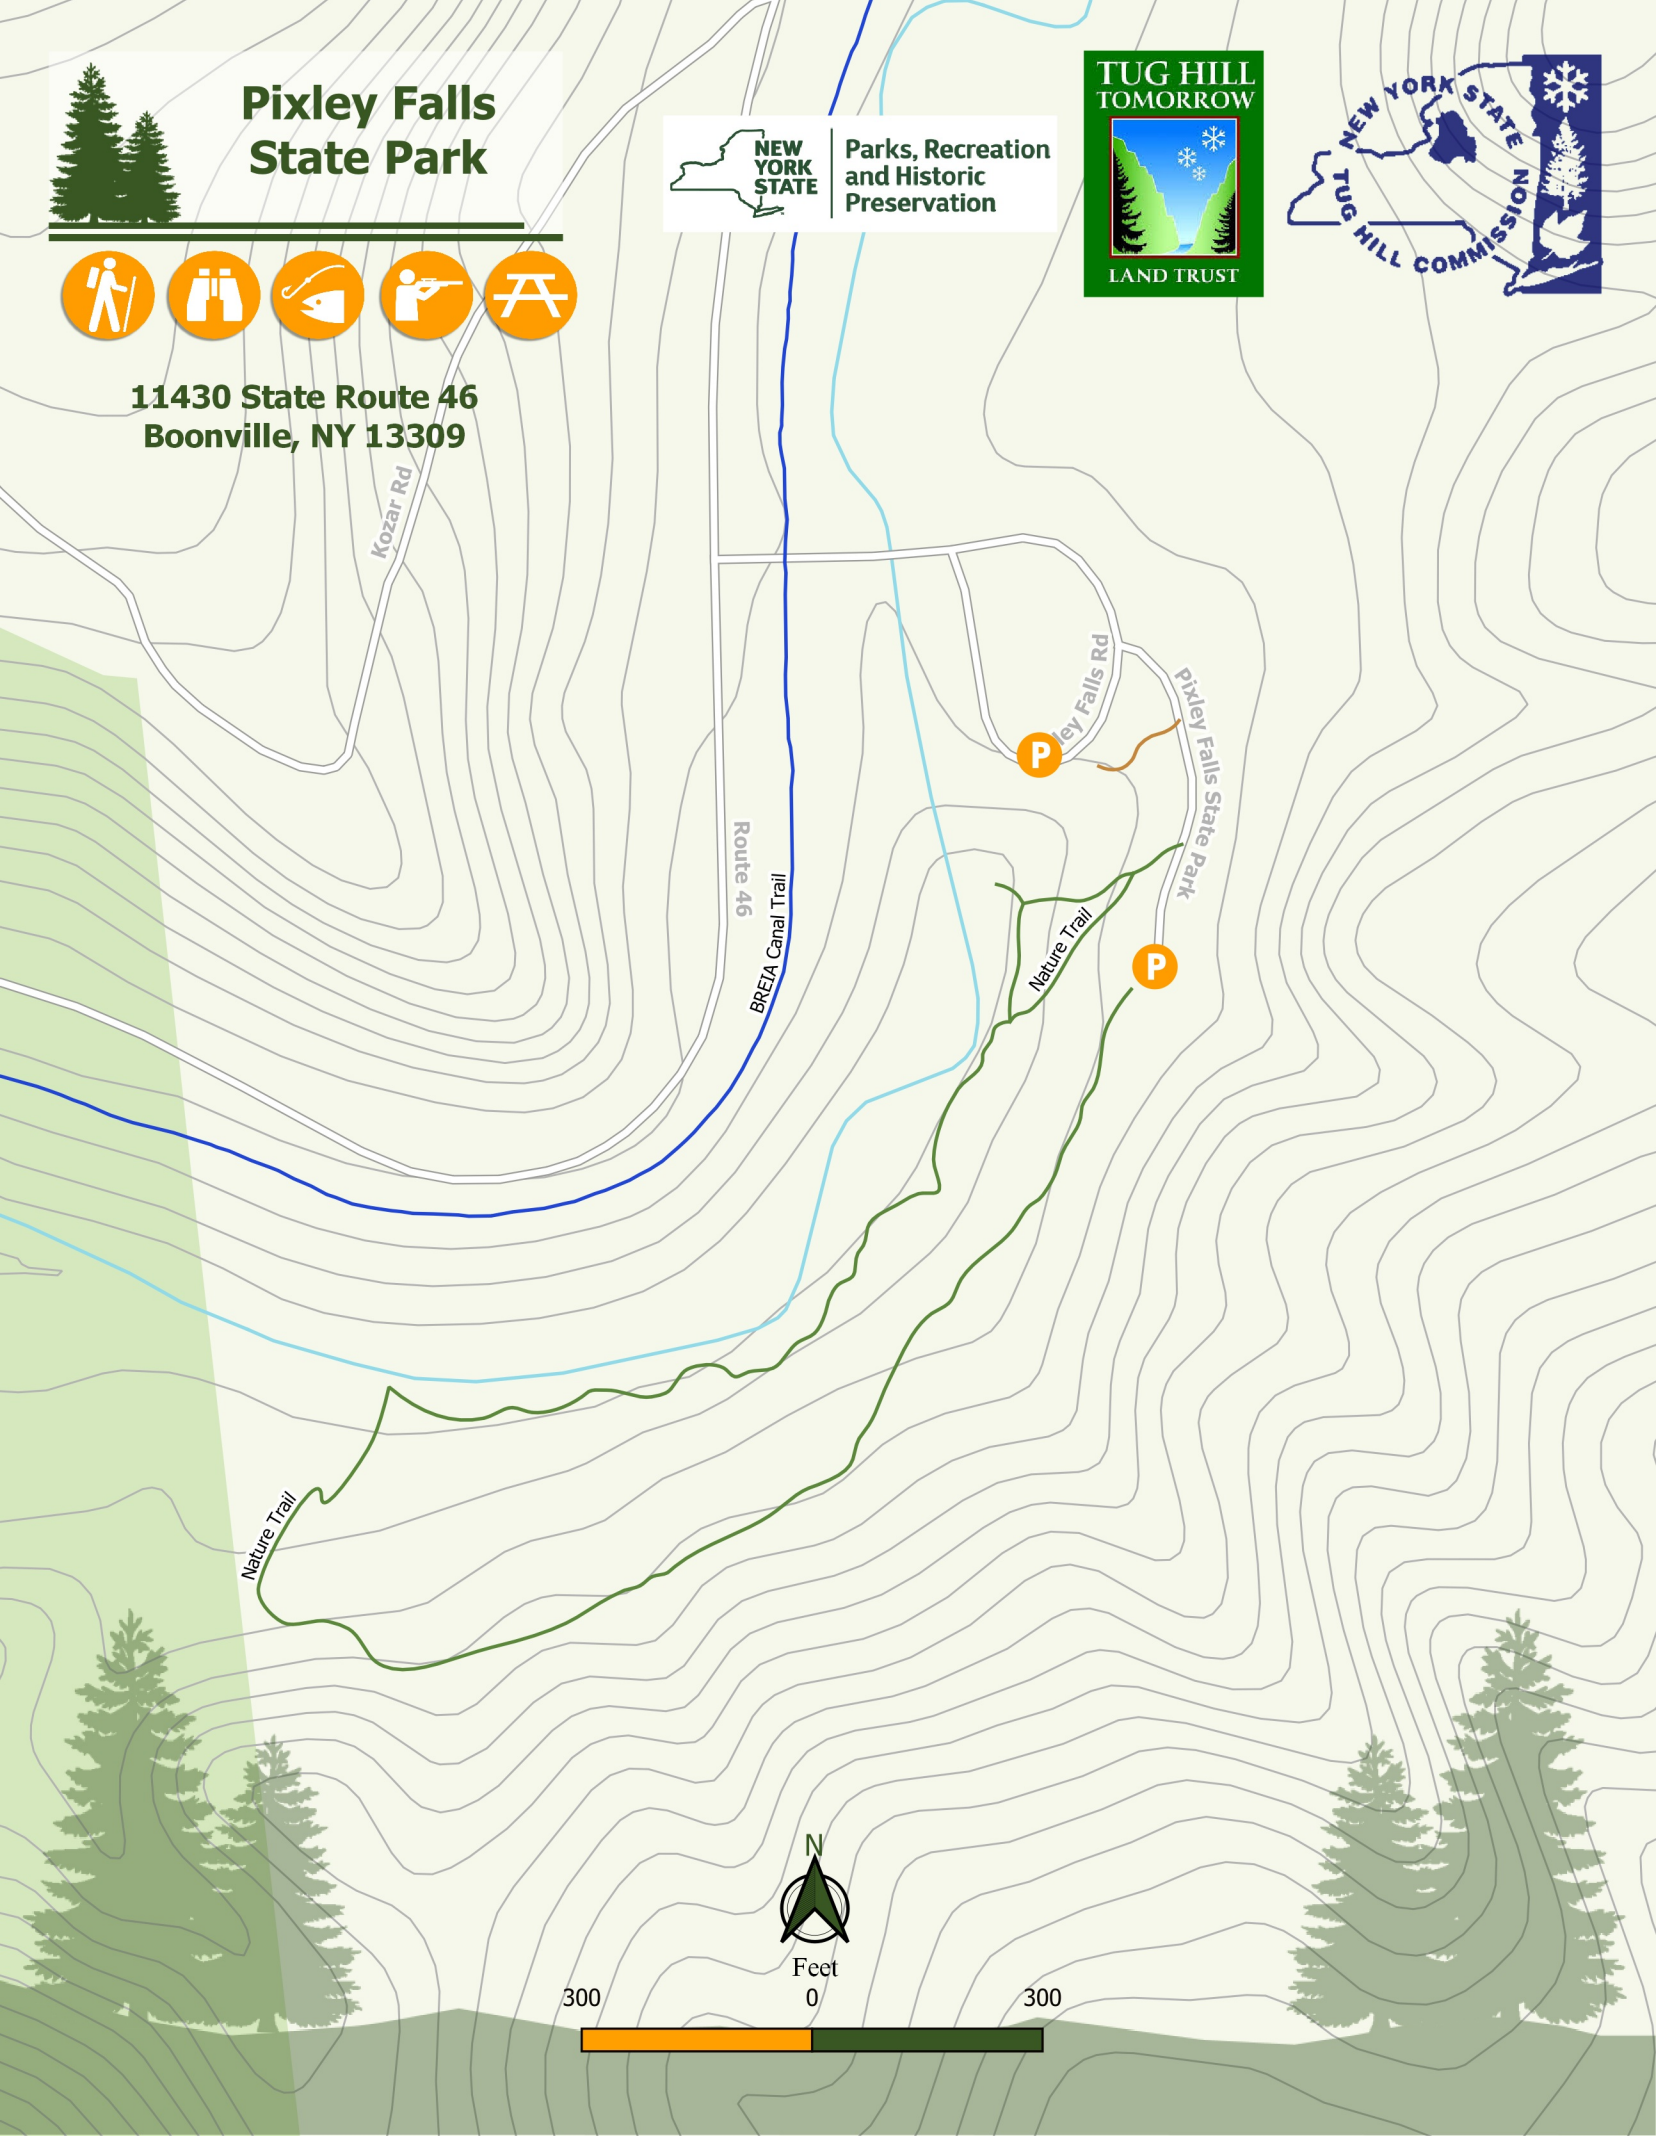

Pixley Falls State Park

11430 State Route 46
Boonville, NY 13309

NEW YORK STATE
Parks, Recreation and Historic Preservation

Feet