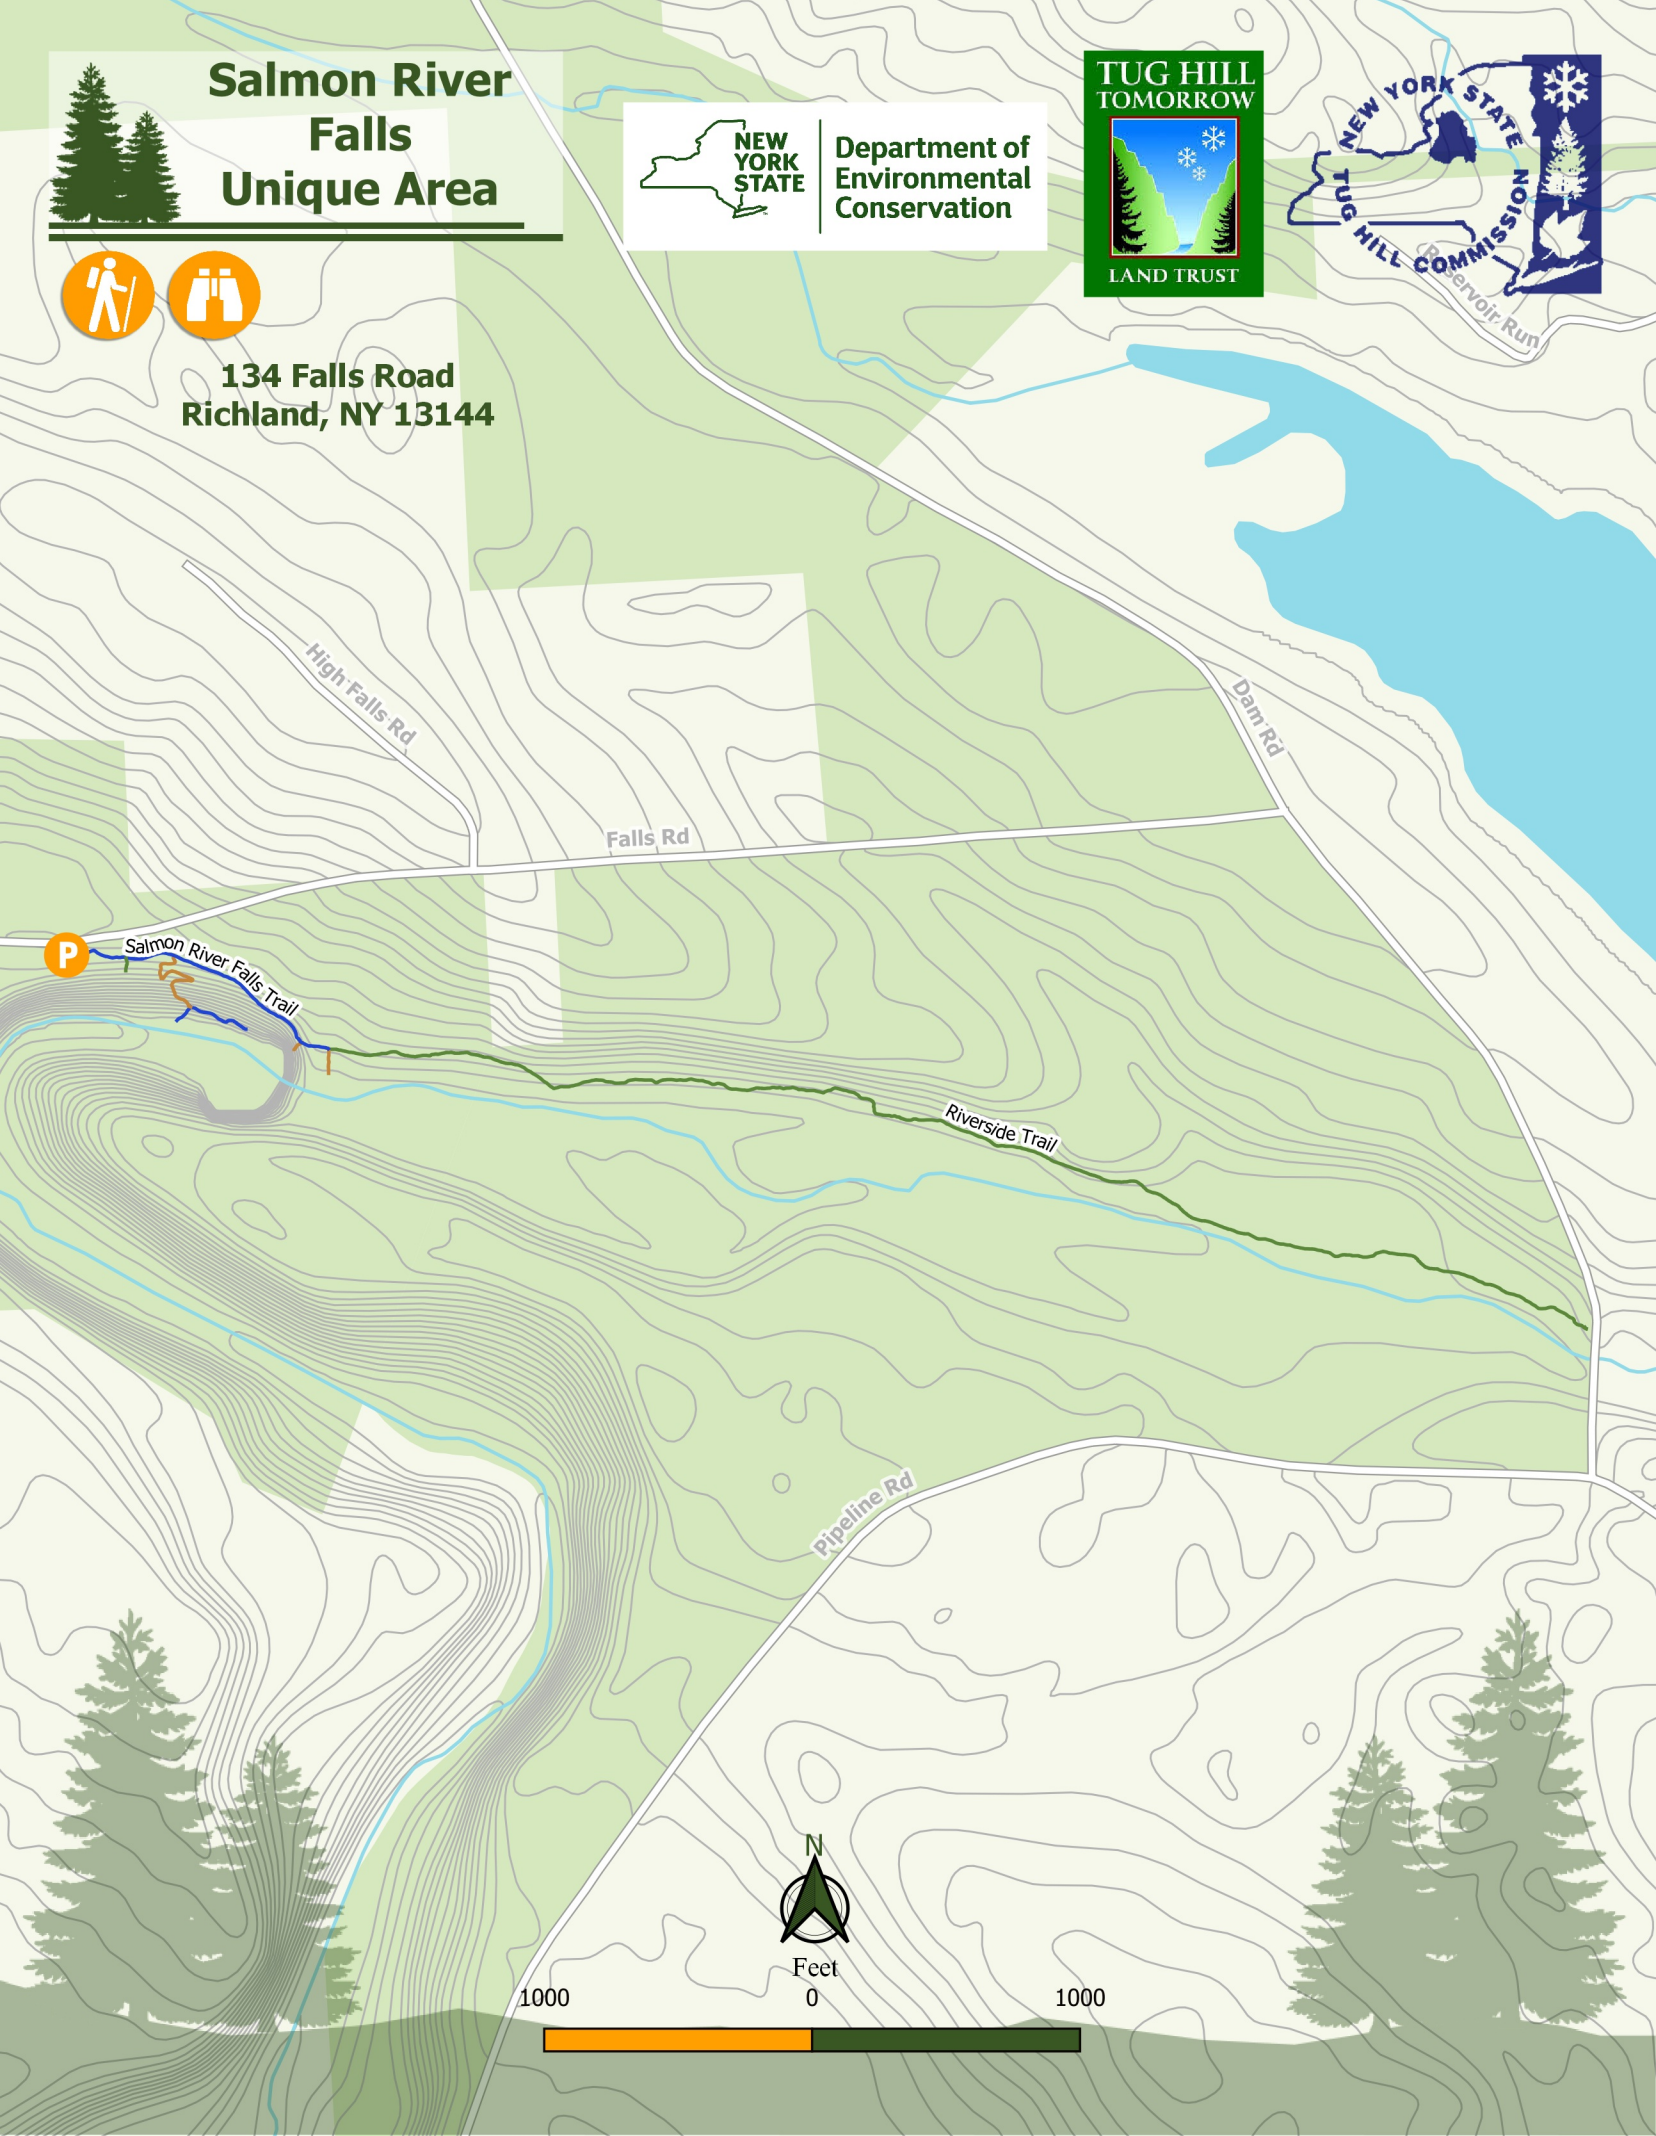

Salmon River Falls Unique Area

134 Falls Road
Richland, NY 13144

Department of
Environmental
Conservation

Fect
0

1000

1000