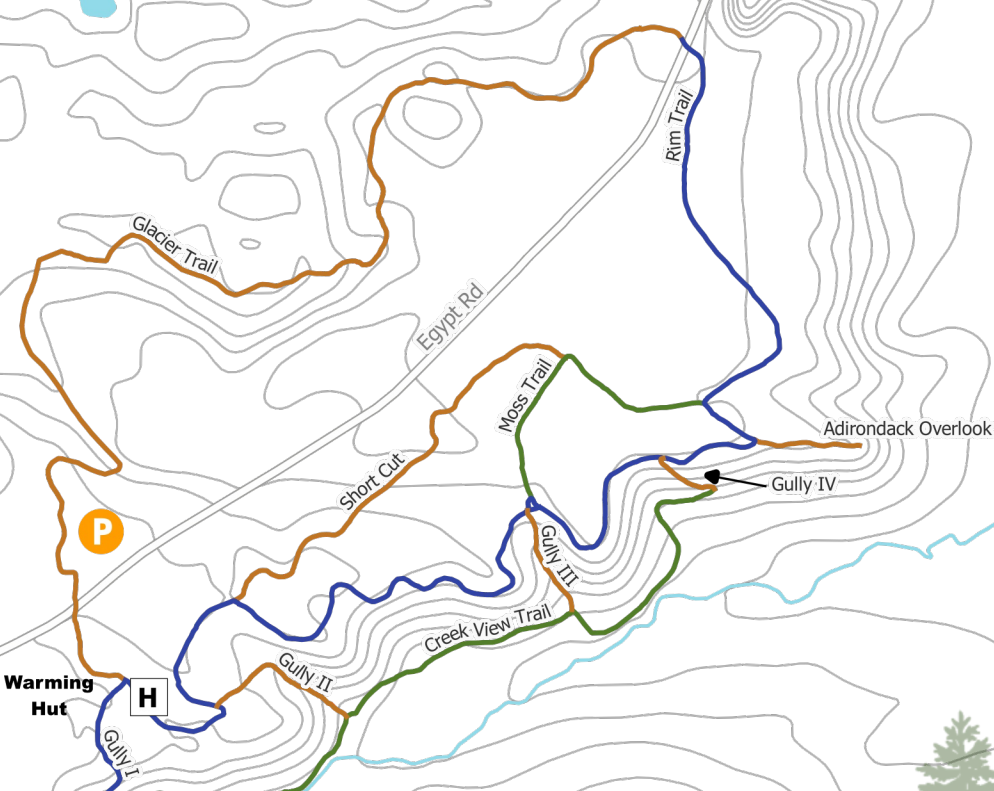

BREIA Egypt Road Trails

Egypt Road
Boonville, NY 13309

N. Pond Rd

Feet

1,000

0

1,000