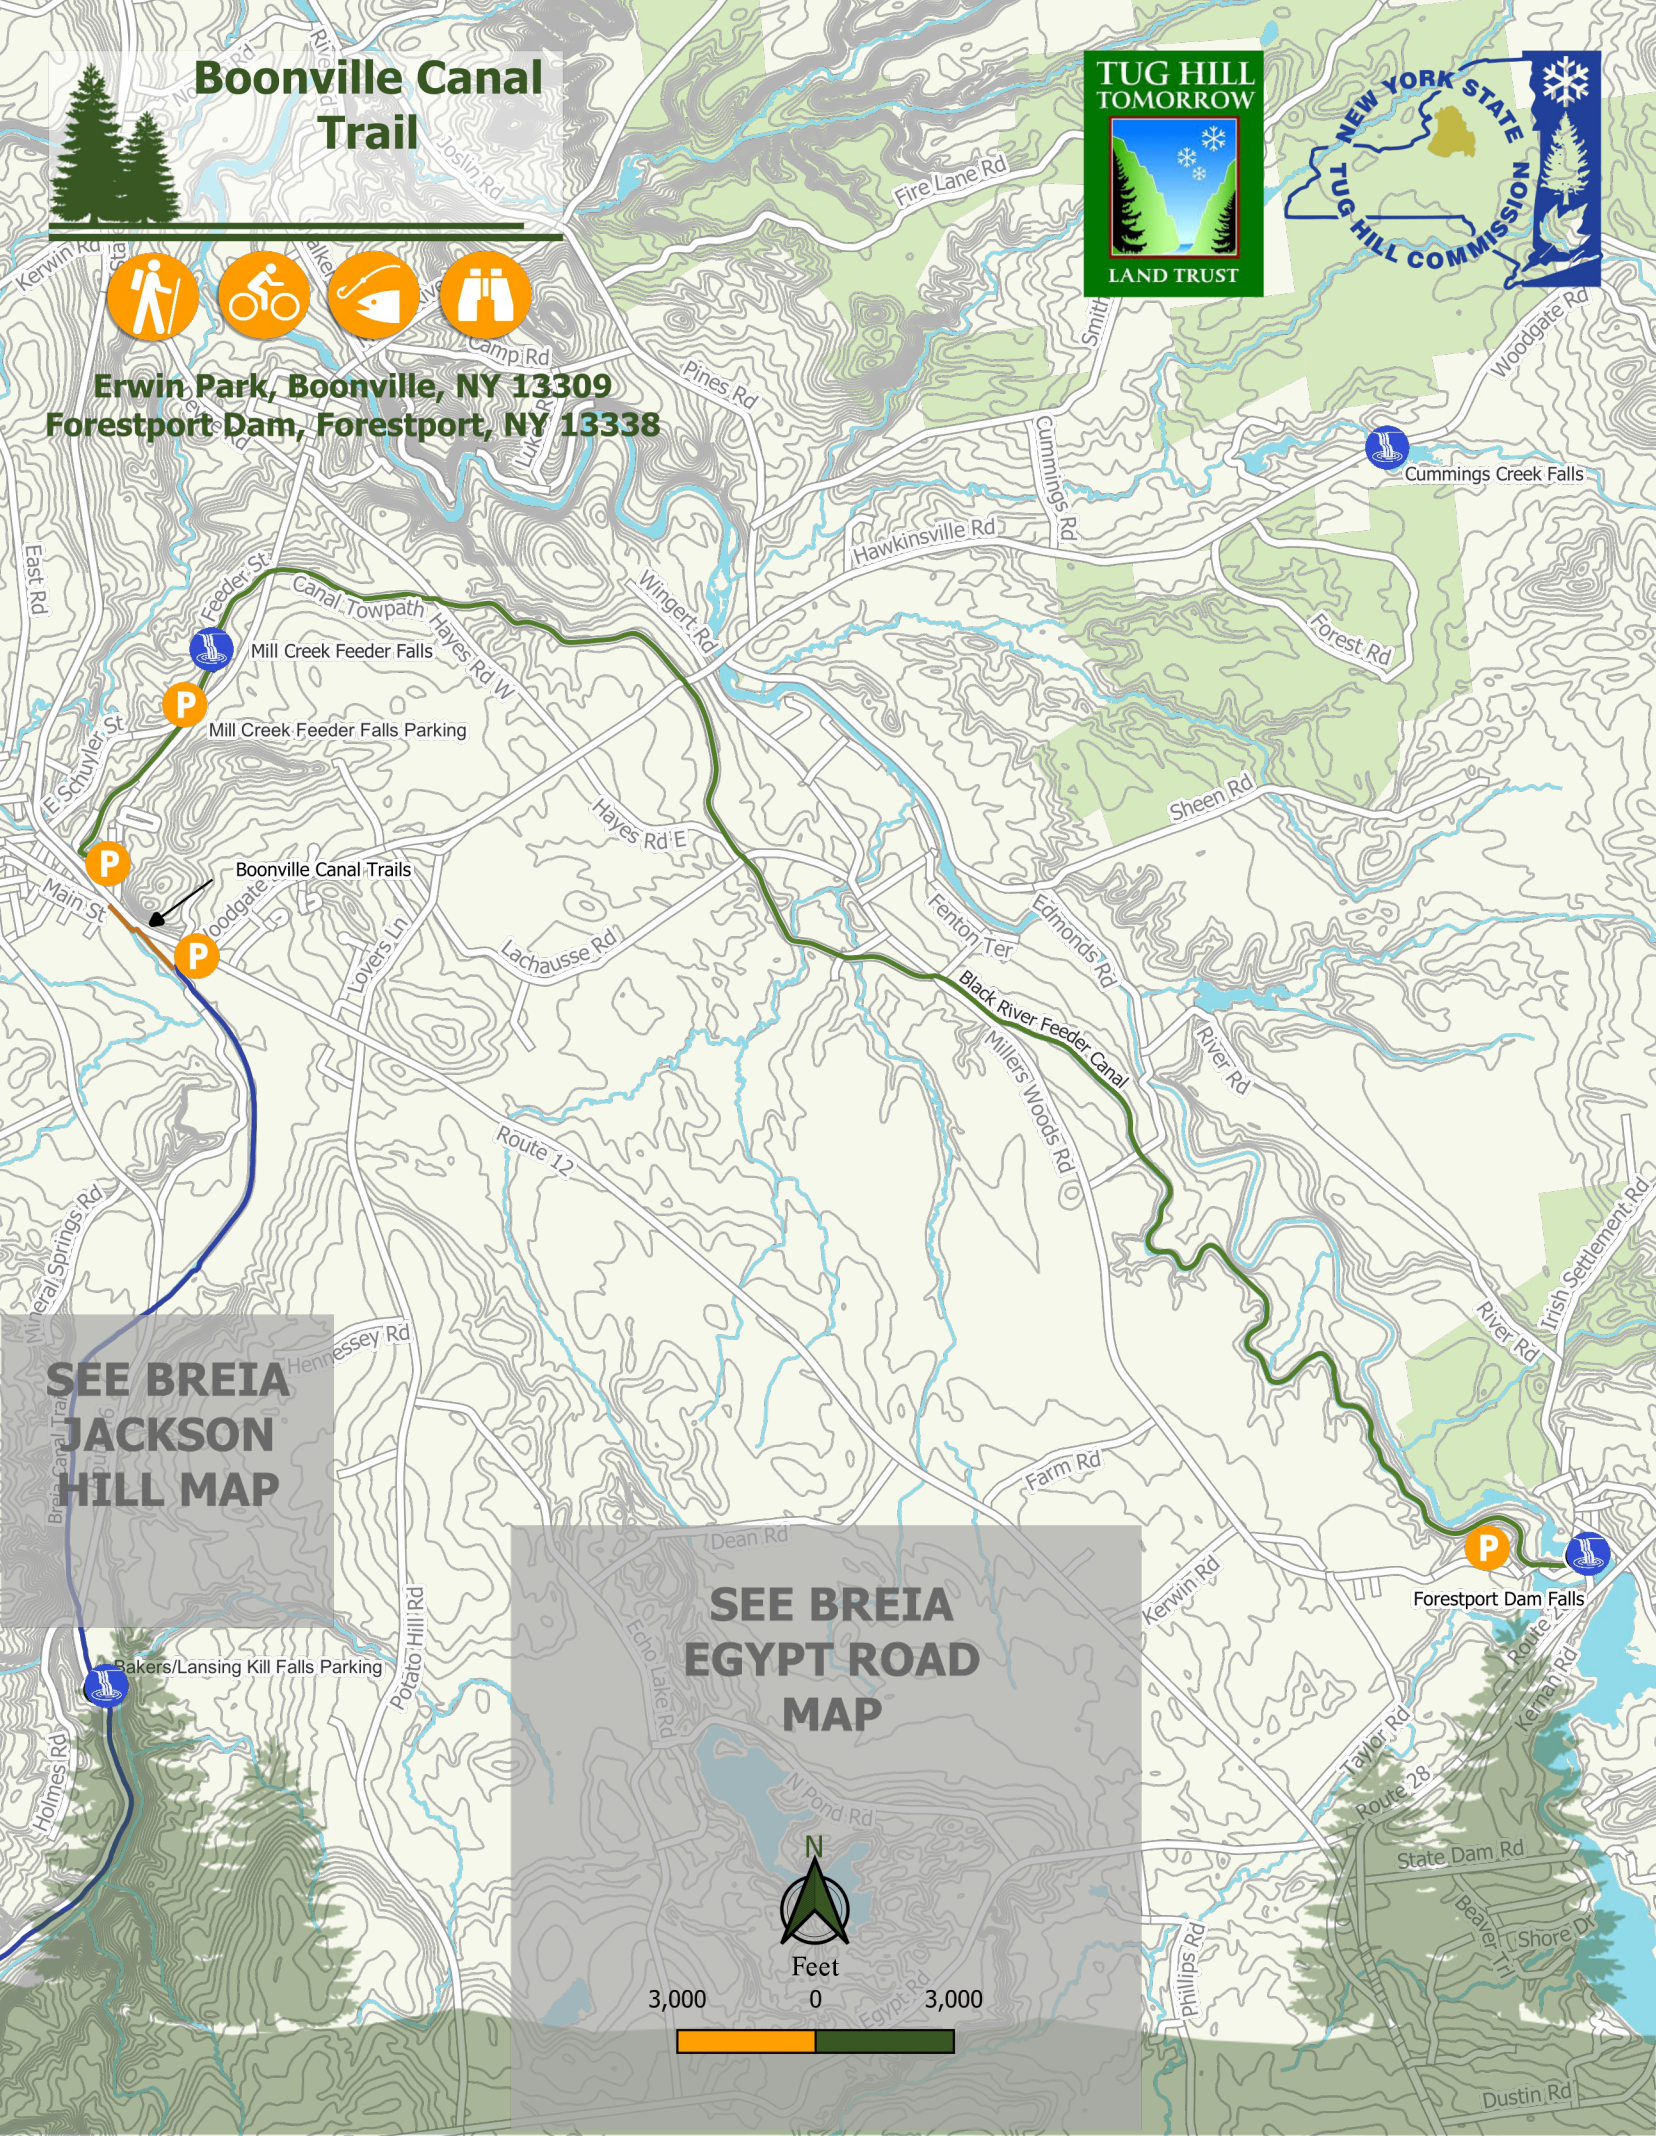

Boonville Canal Trail

Erwin Park, Boonville, NY 13309
Forestport Dam, Forestport, NY 13338

SEE BREIA JACKSON HILL MAP

SEE BREIA EGYPT ROAD MAP

Feet

3,000 0 3,000