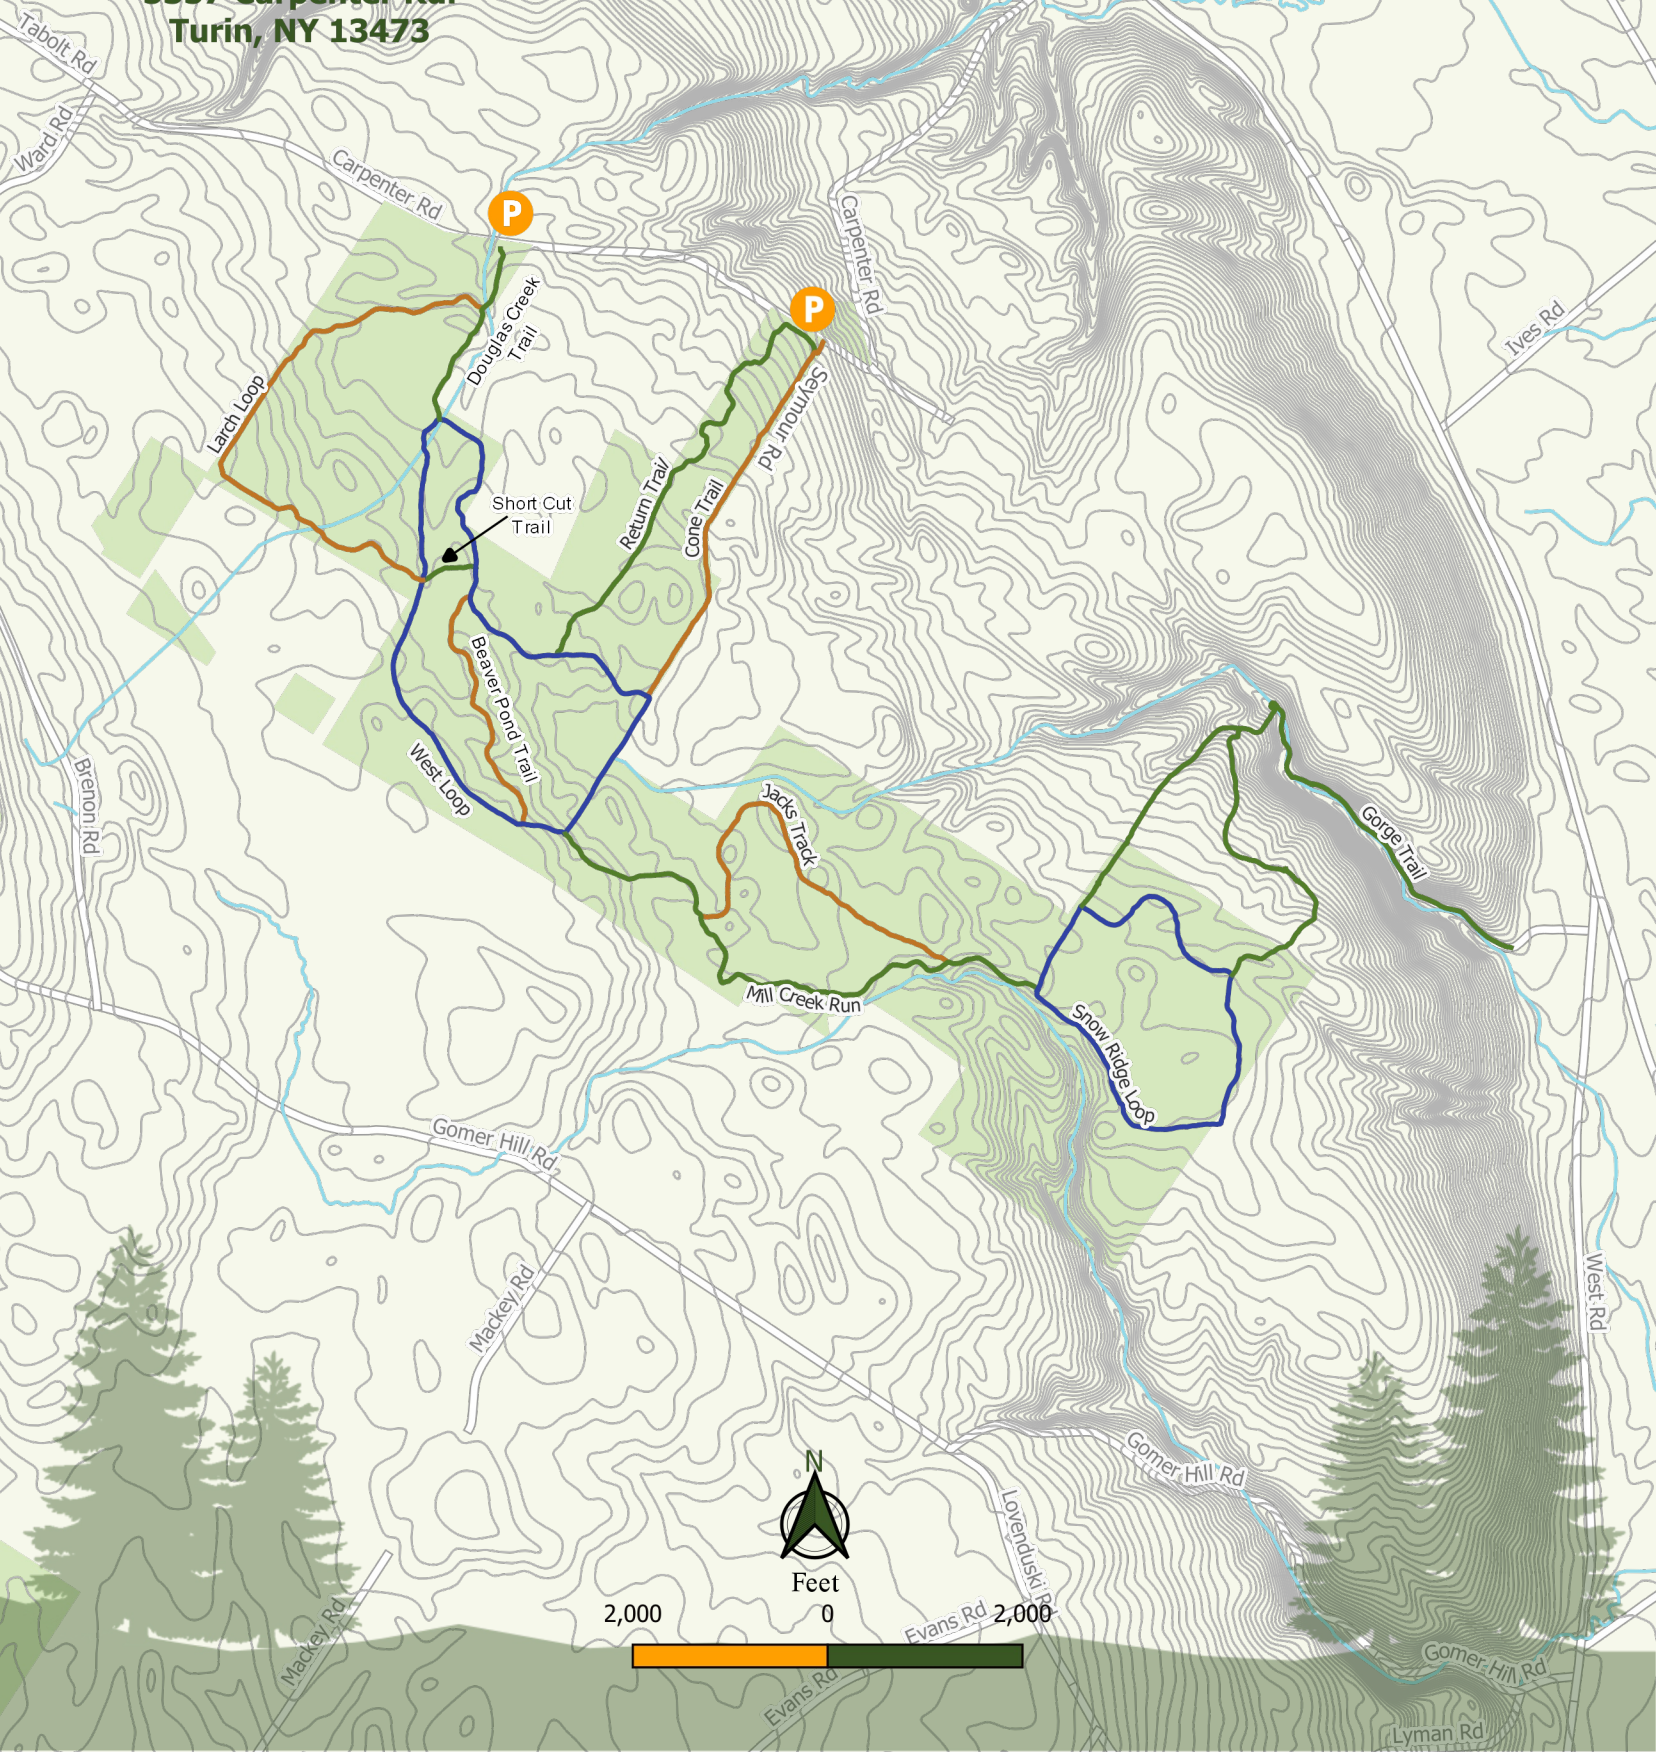

# Carpenter Road Cross Country Ski and Hiking Trails

Department of  
Environmental  
Conservation

TUG HILL  
TOMORROW

LAND TRUST

5357 Carpenter Rd.  
Turin, NY 13473

Feet

2,000

0

2,000