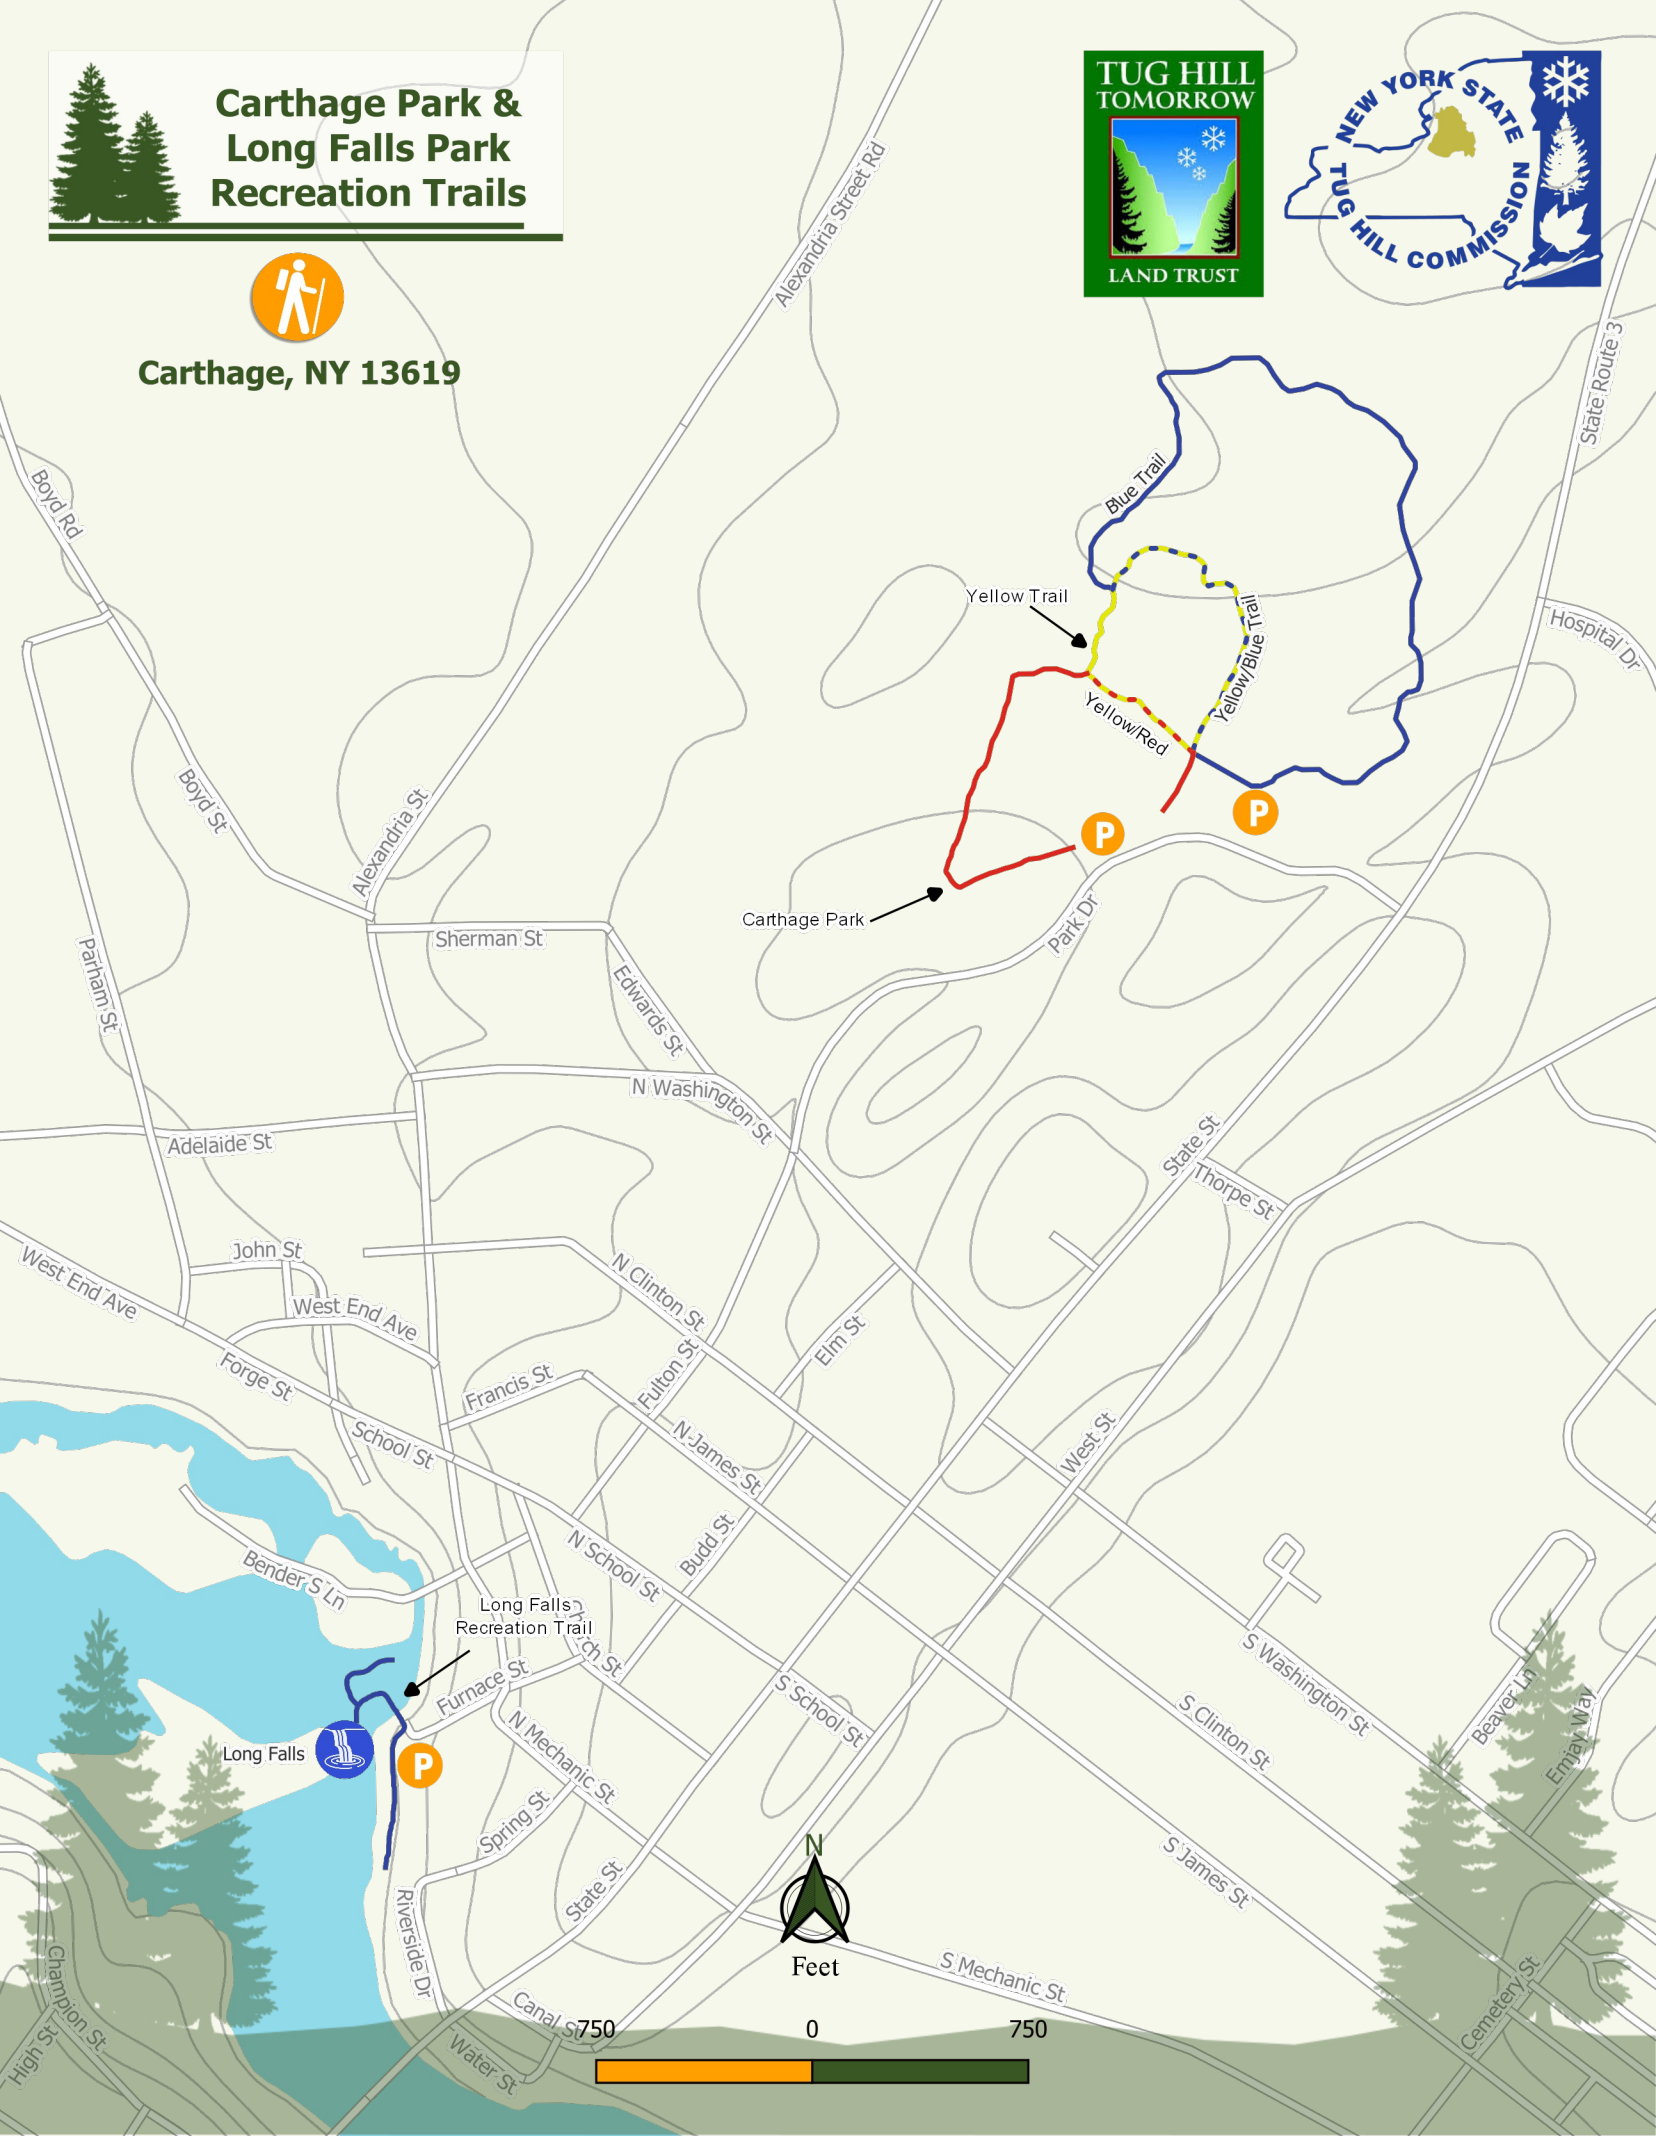

Carthage Park & Long Falls Park Recreation Trails

Carthage, NY 13619

Carthage Park

Long Falls Recreation Trail

Long Falls

Feet