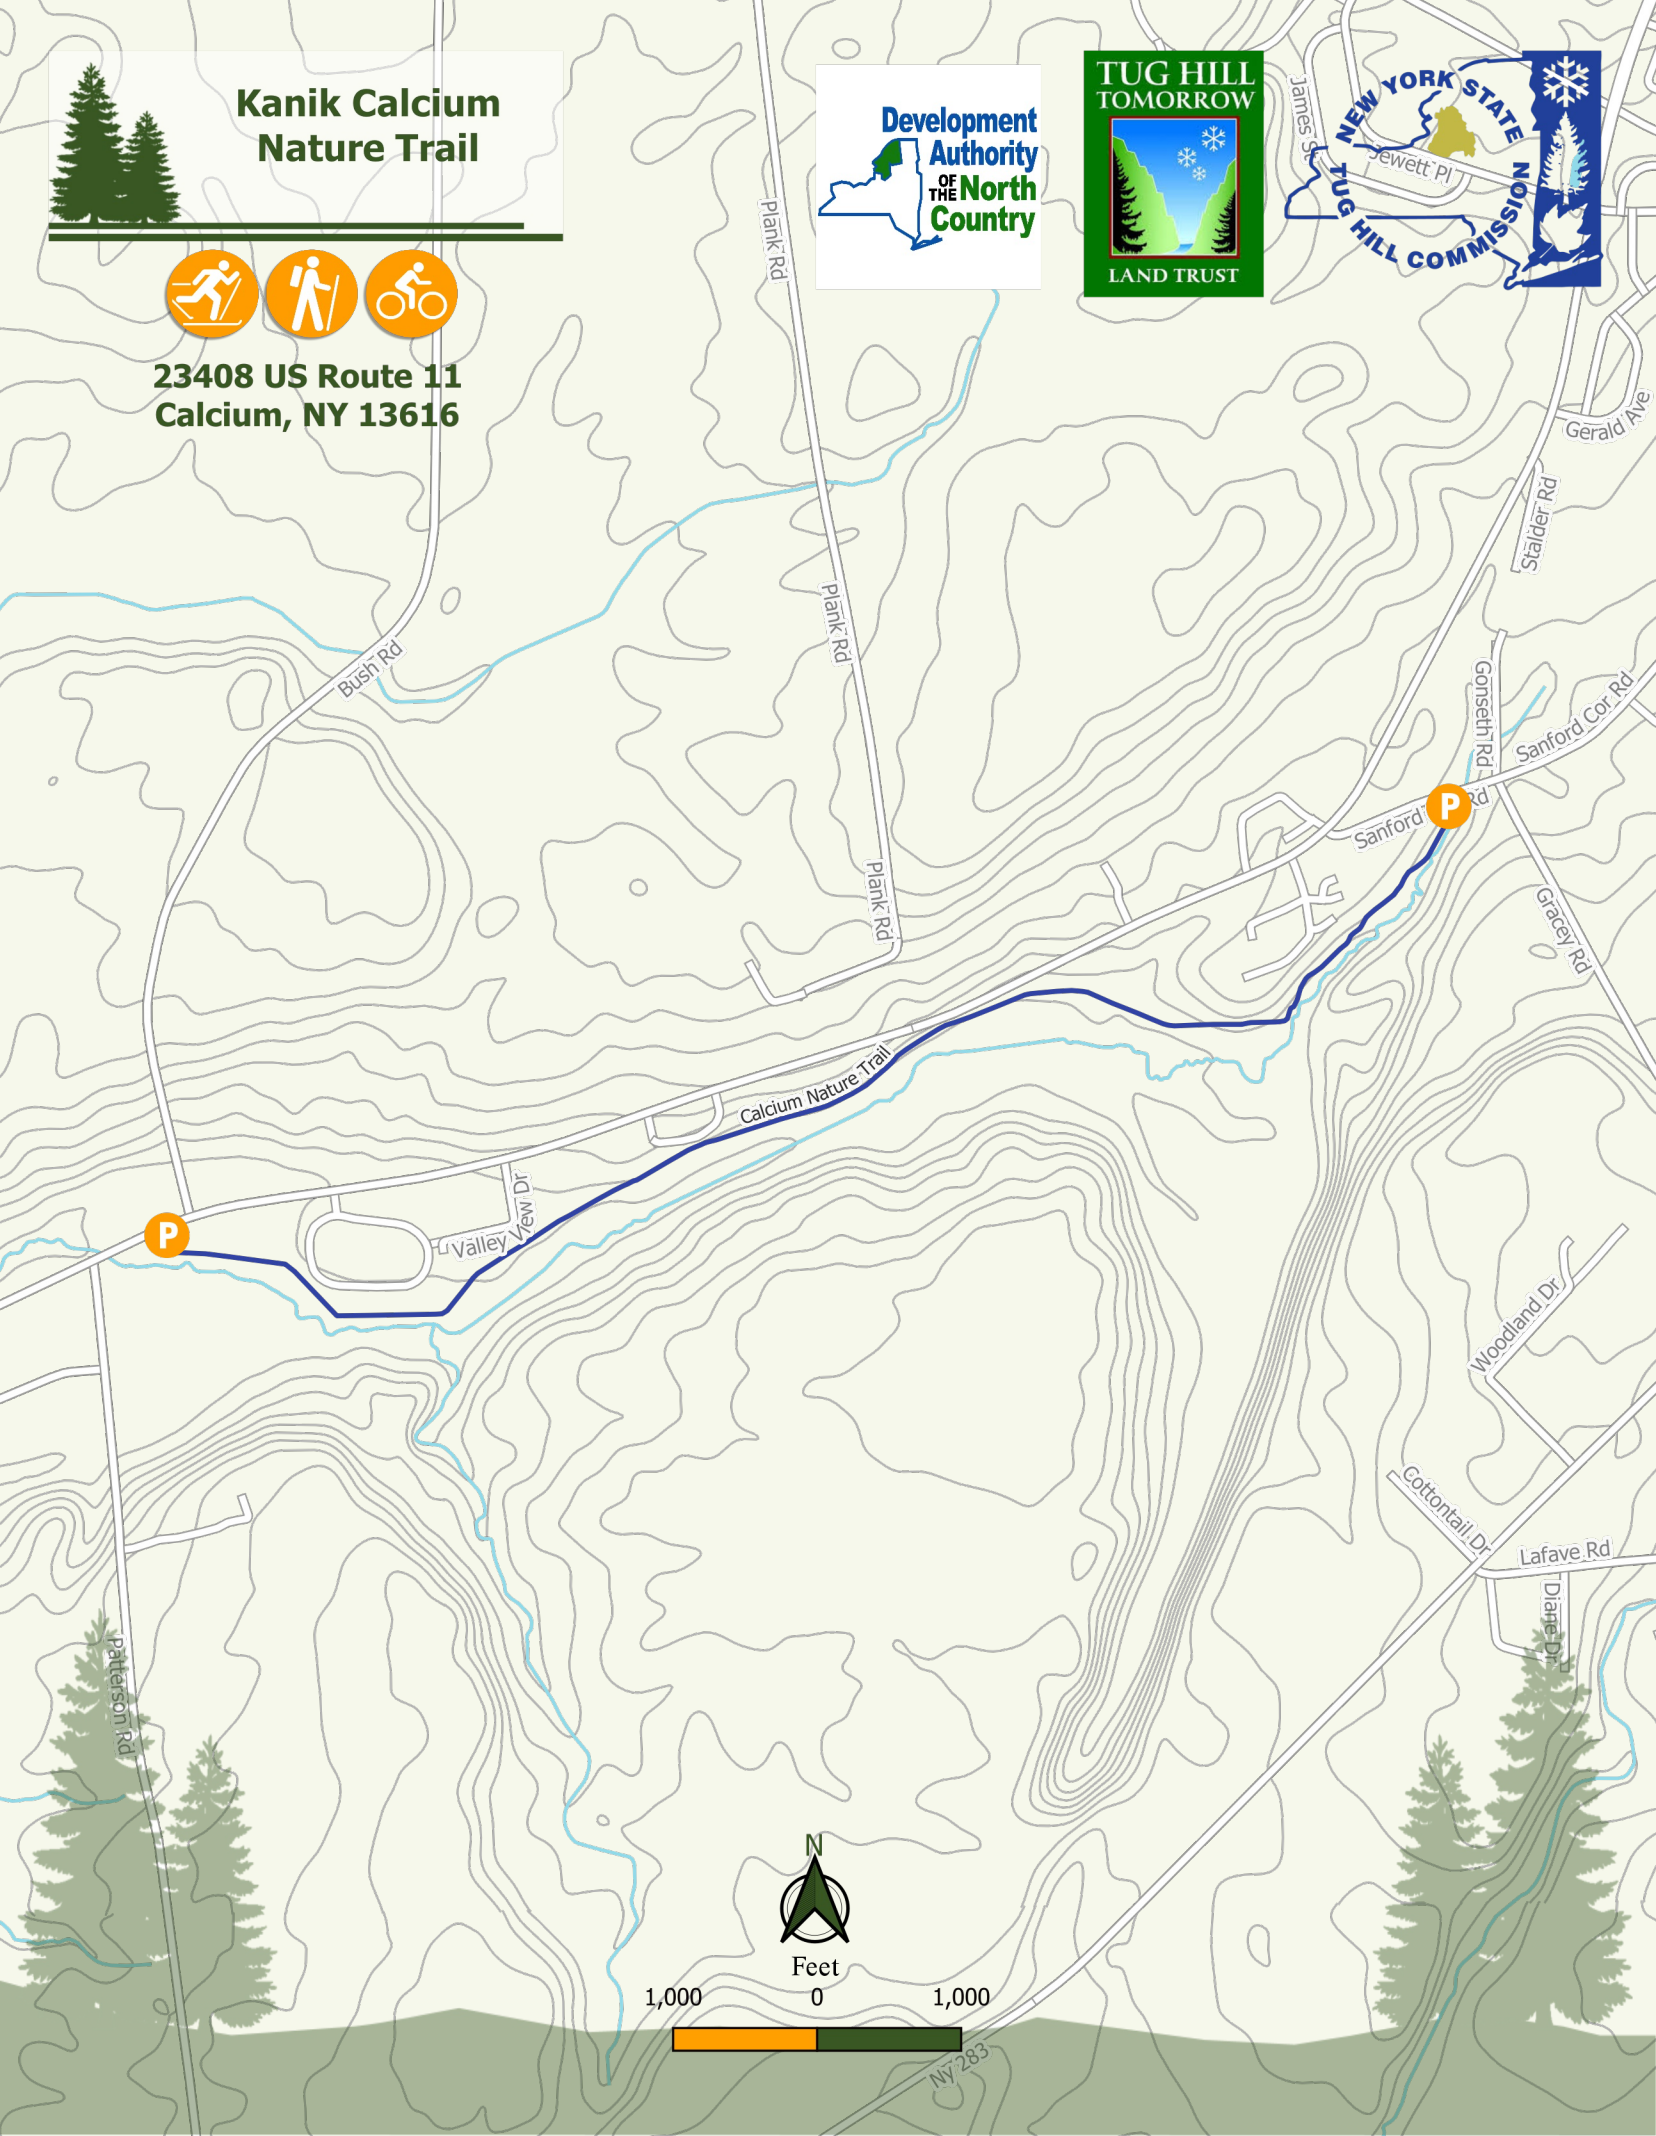

Kanik Calcium Nature Trail

**23408 US Route 11
Calcium, NY 13616**

Feet

1,000 0 1,000

Ny 283