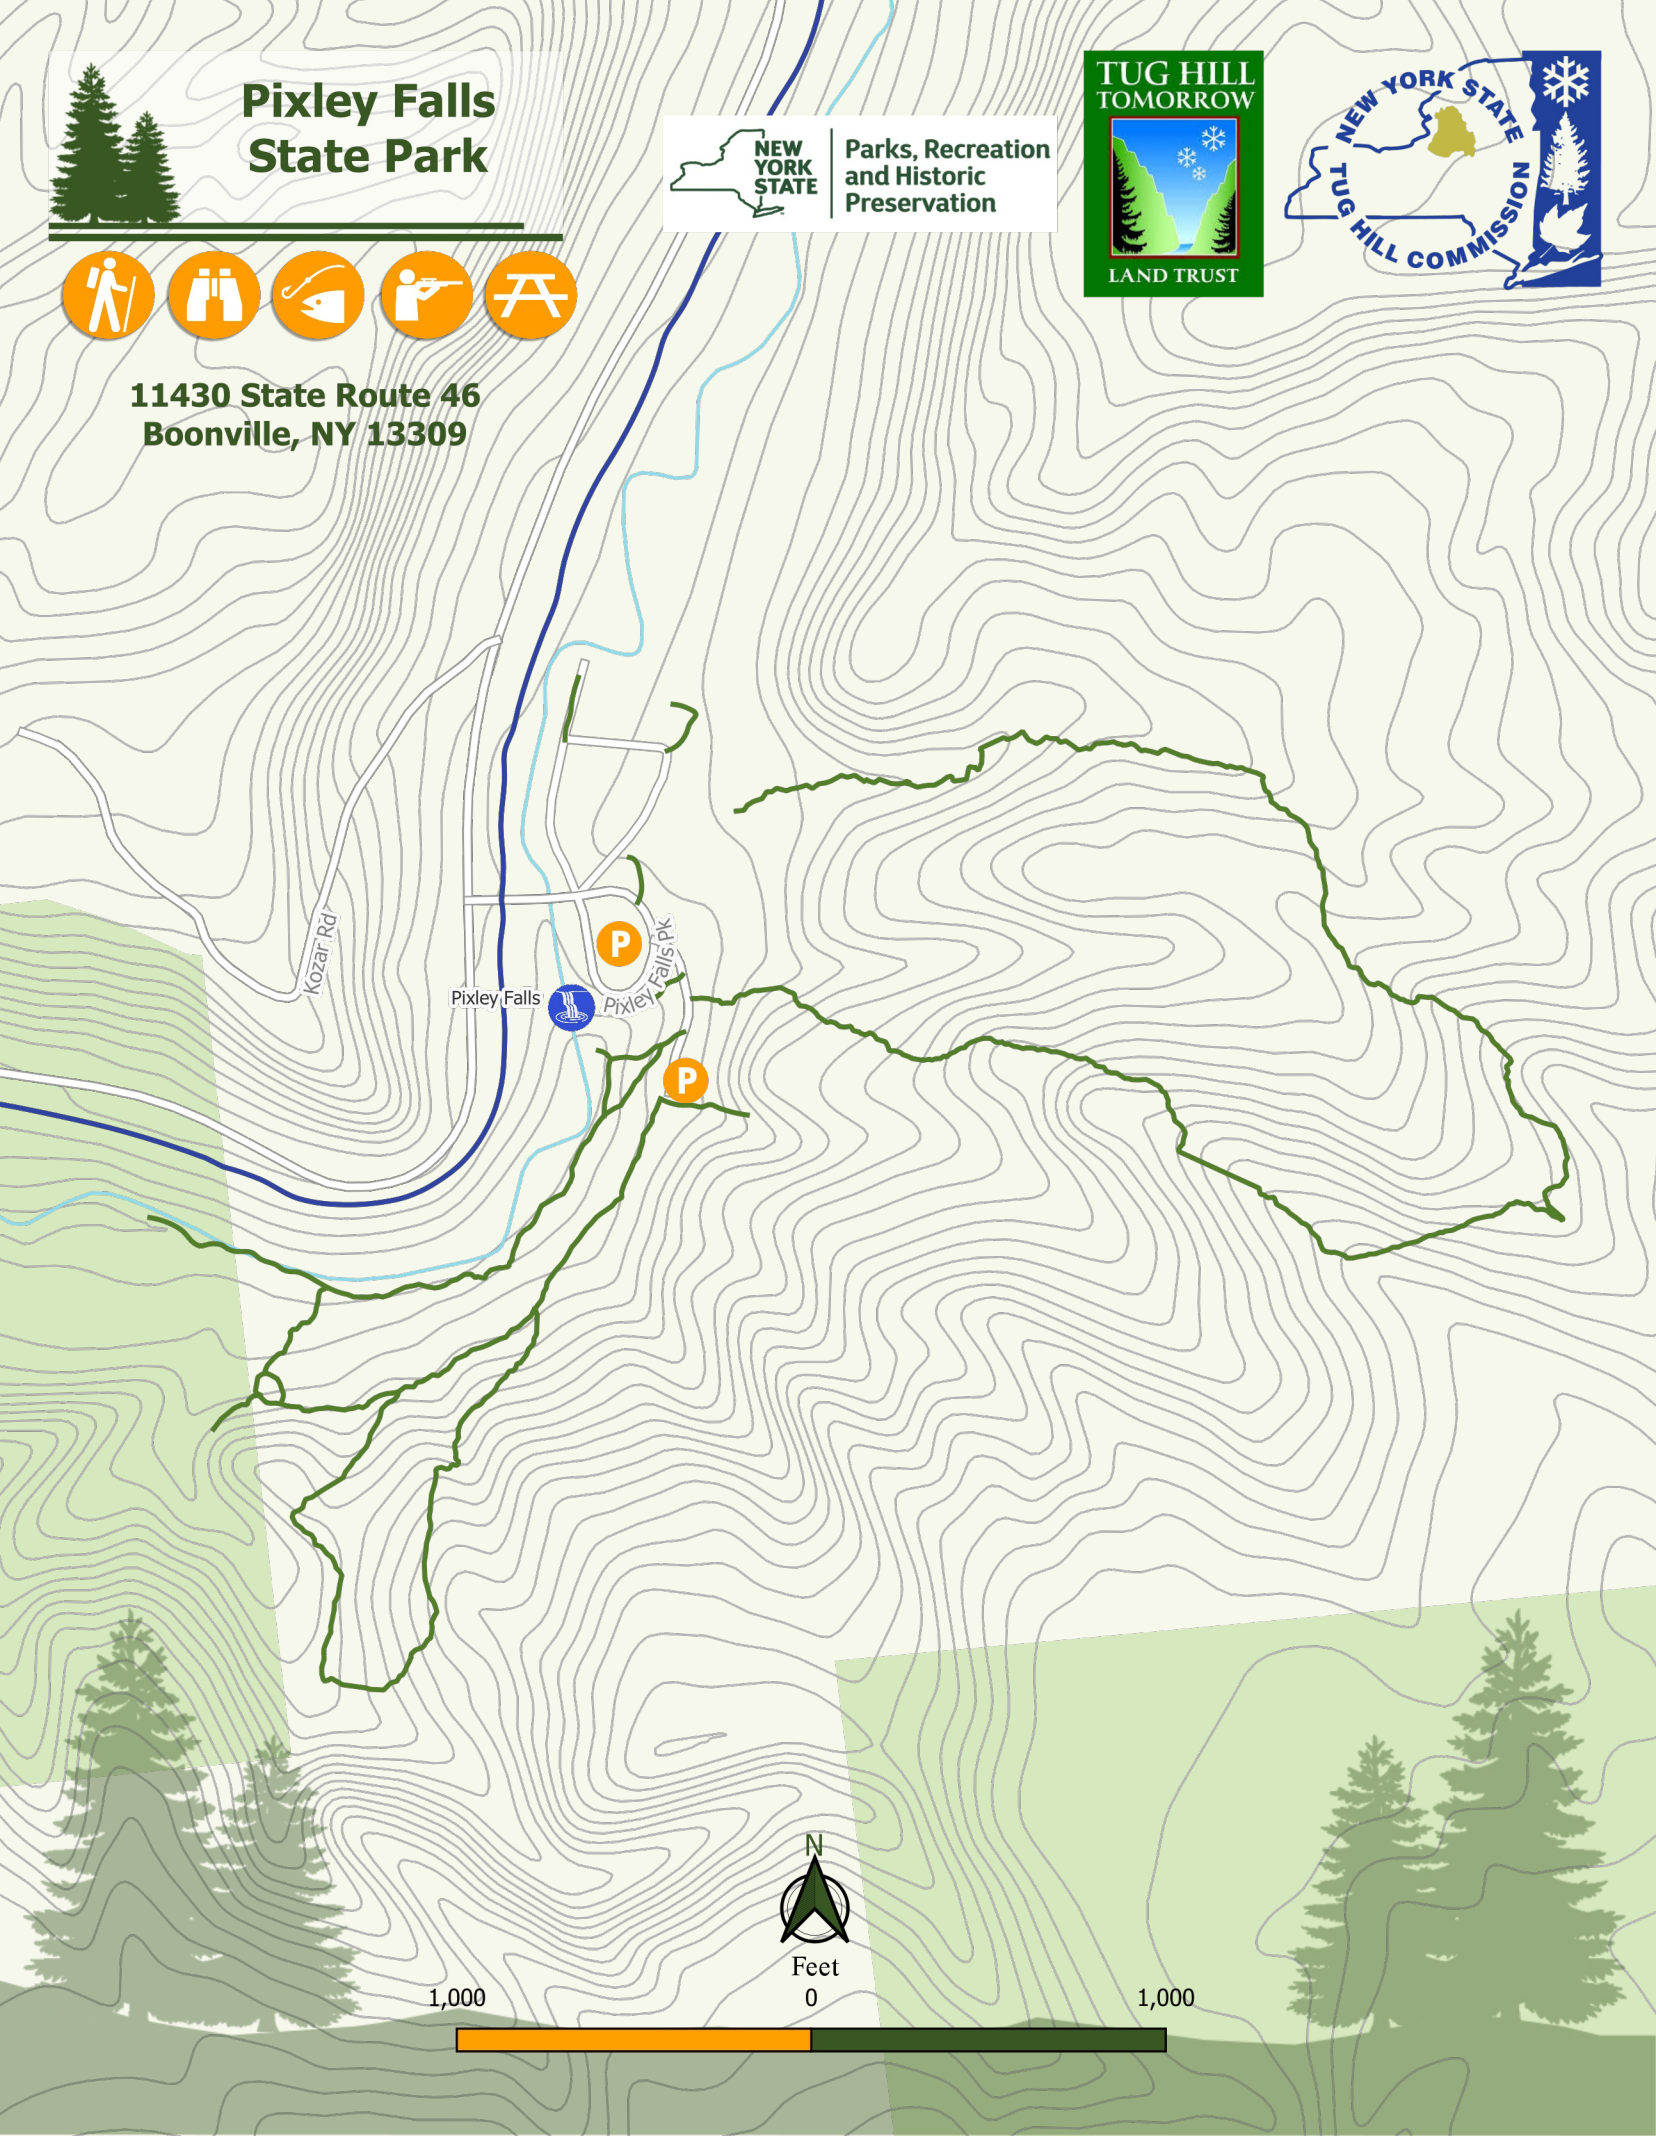

Pixley Falls State Park

11430 State Route 46
Boonville, NY 13309

Kozar Rd

Pixley Falls

Pixley Falls Pk

Feet
0

1,000

1,000