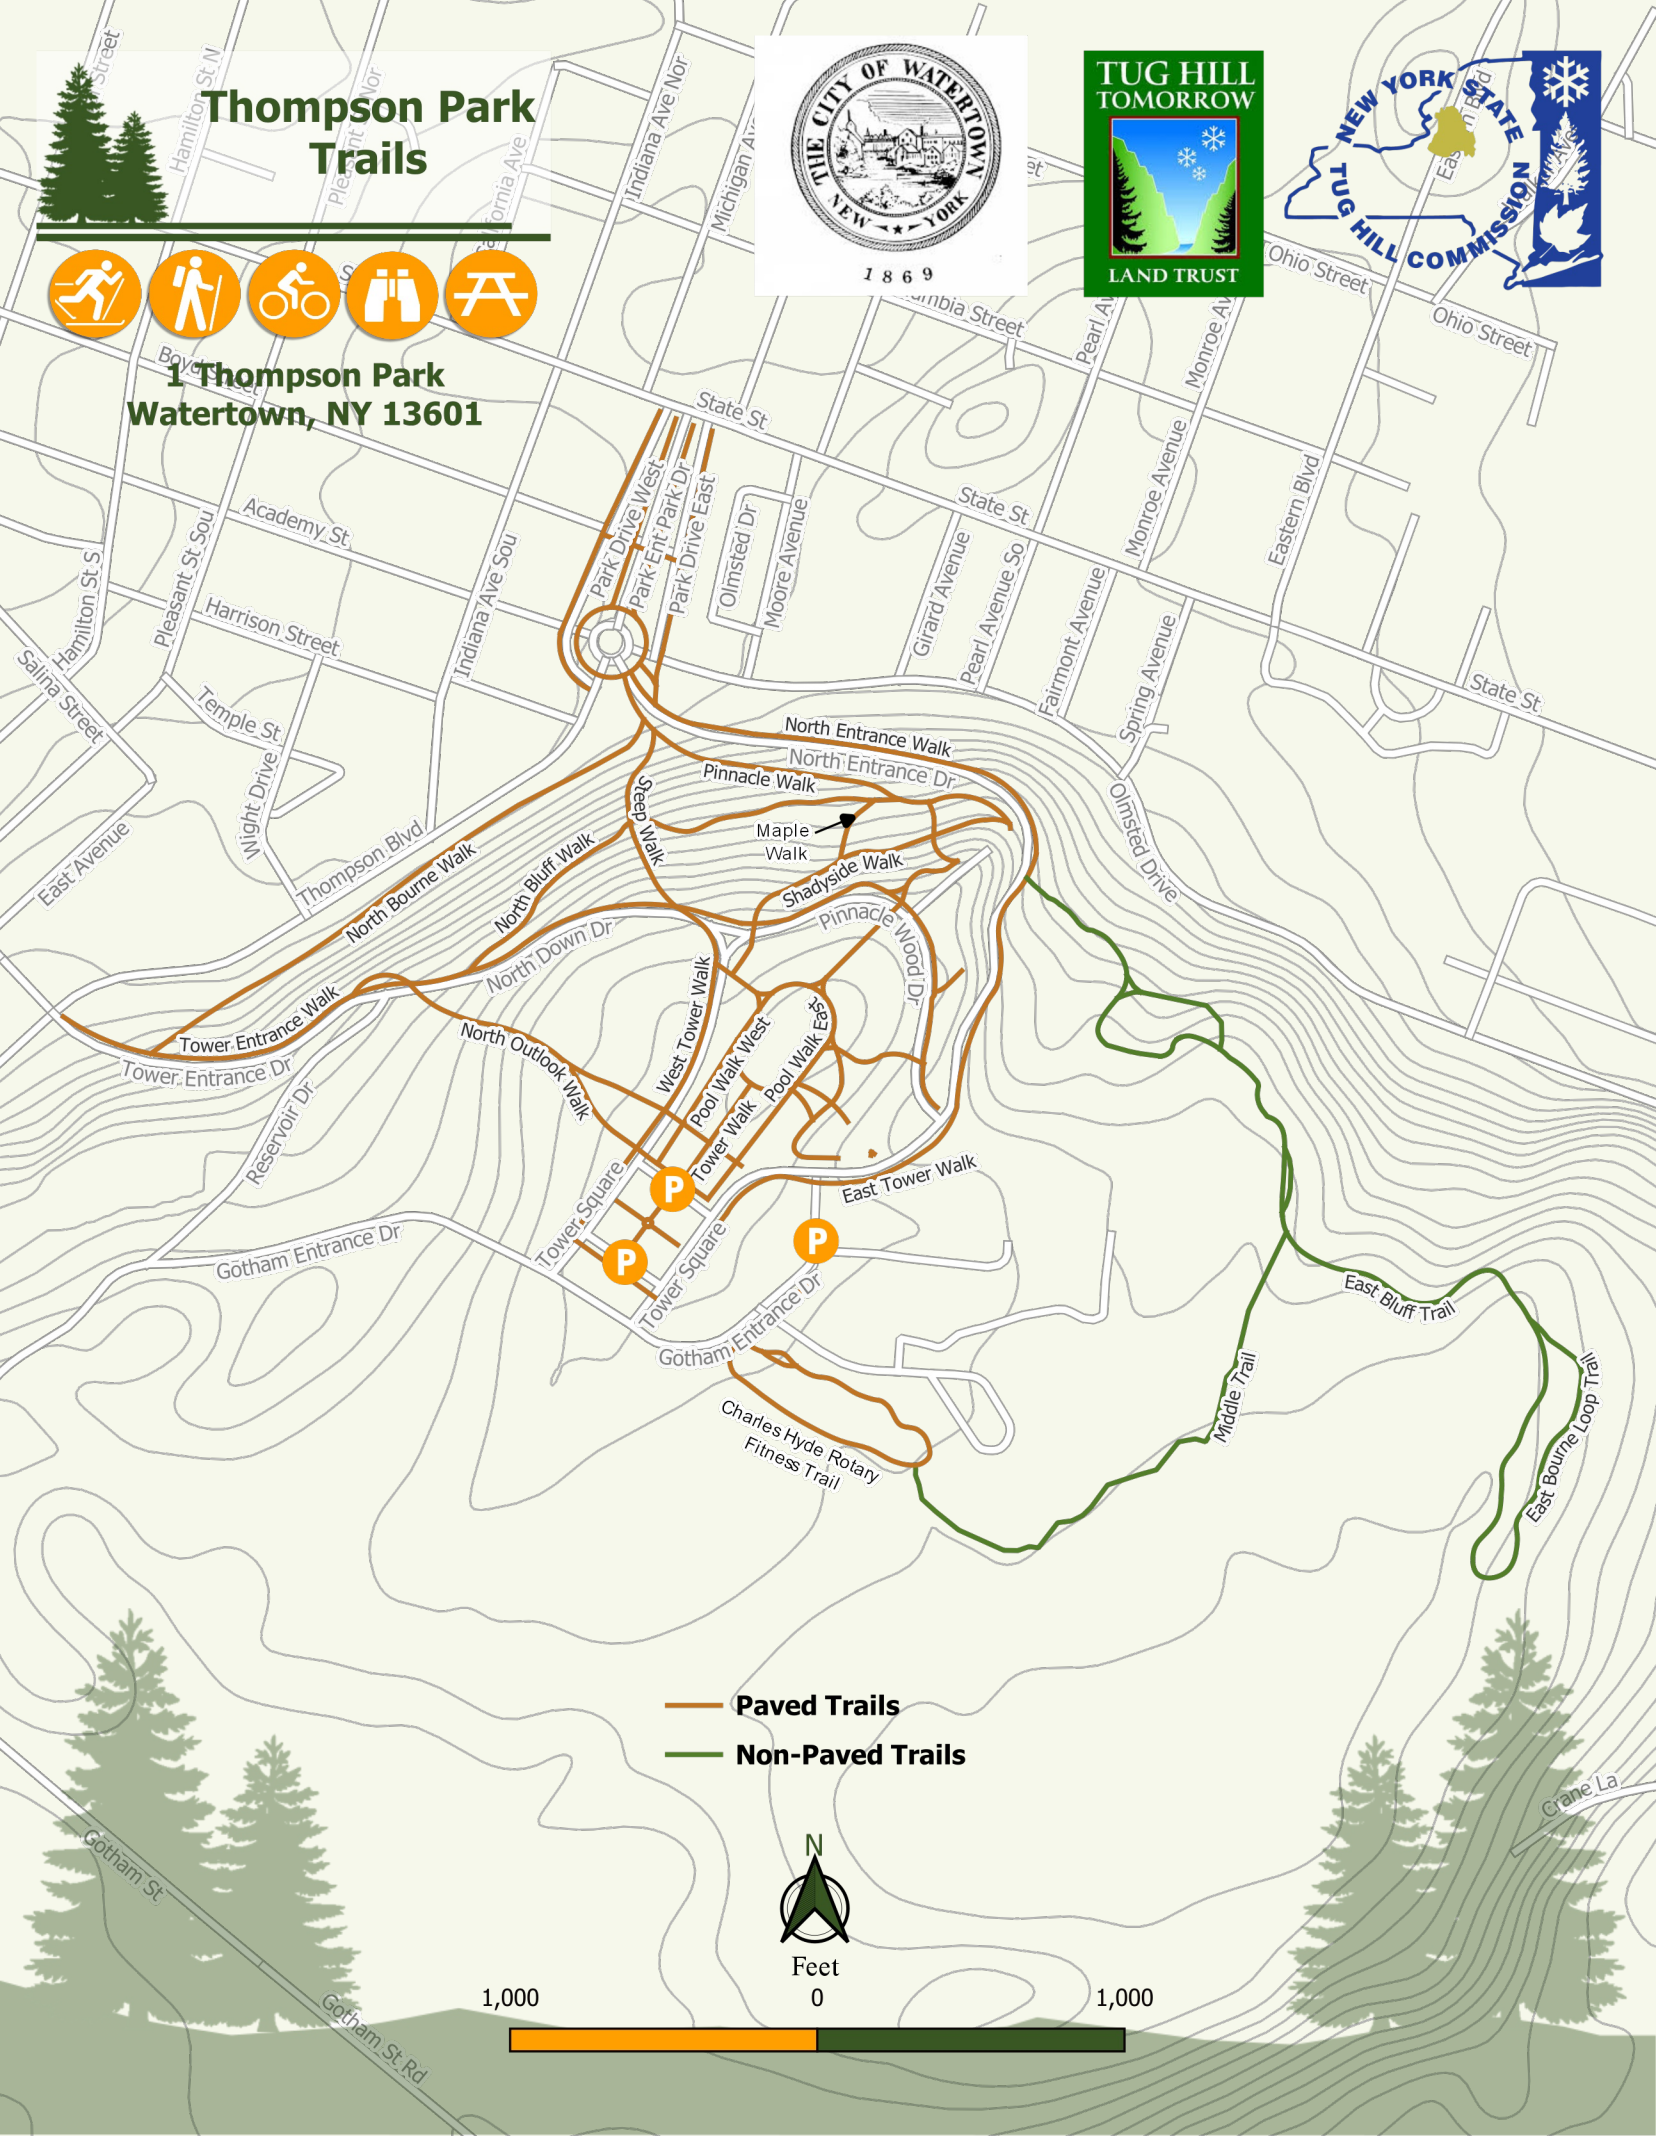

# Thompson Park Trails

1 Thompson Park  
Watertown, NY 13601

— Paved Trails  
— Non-Paved Trails