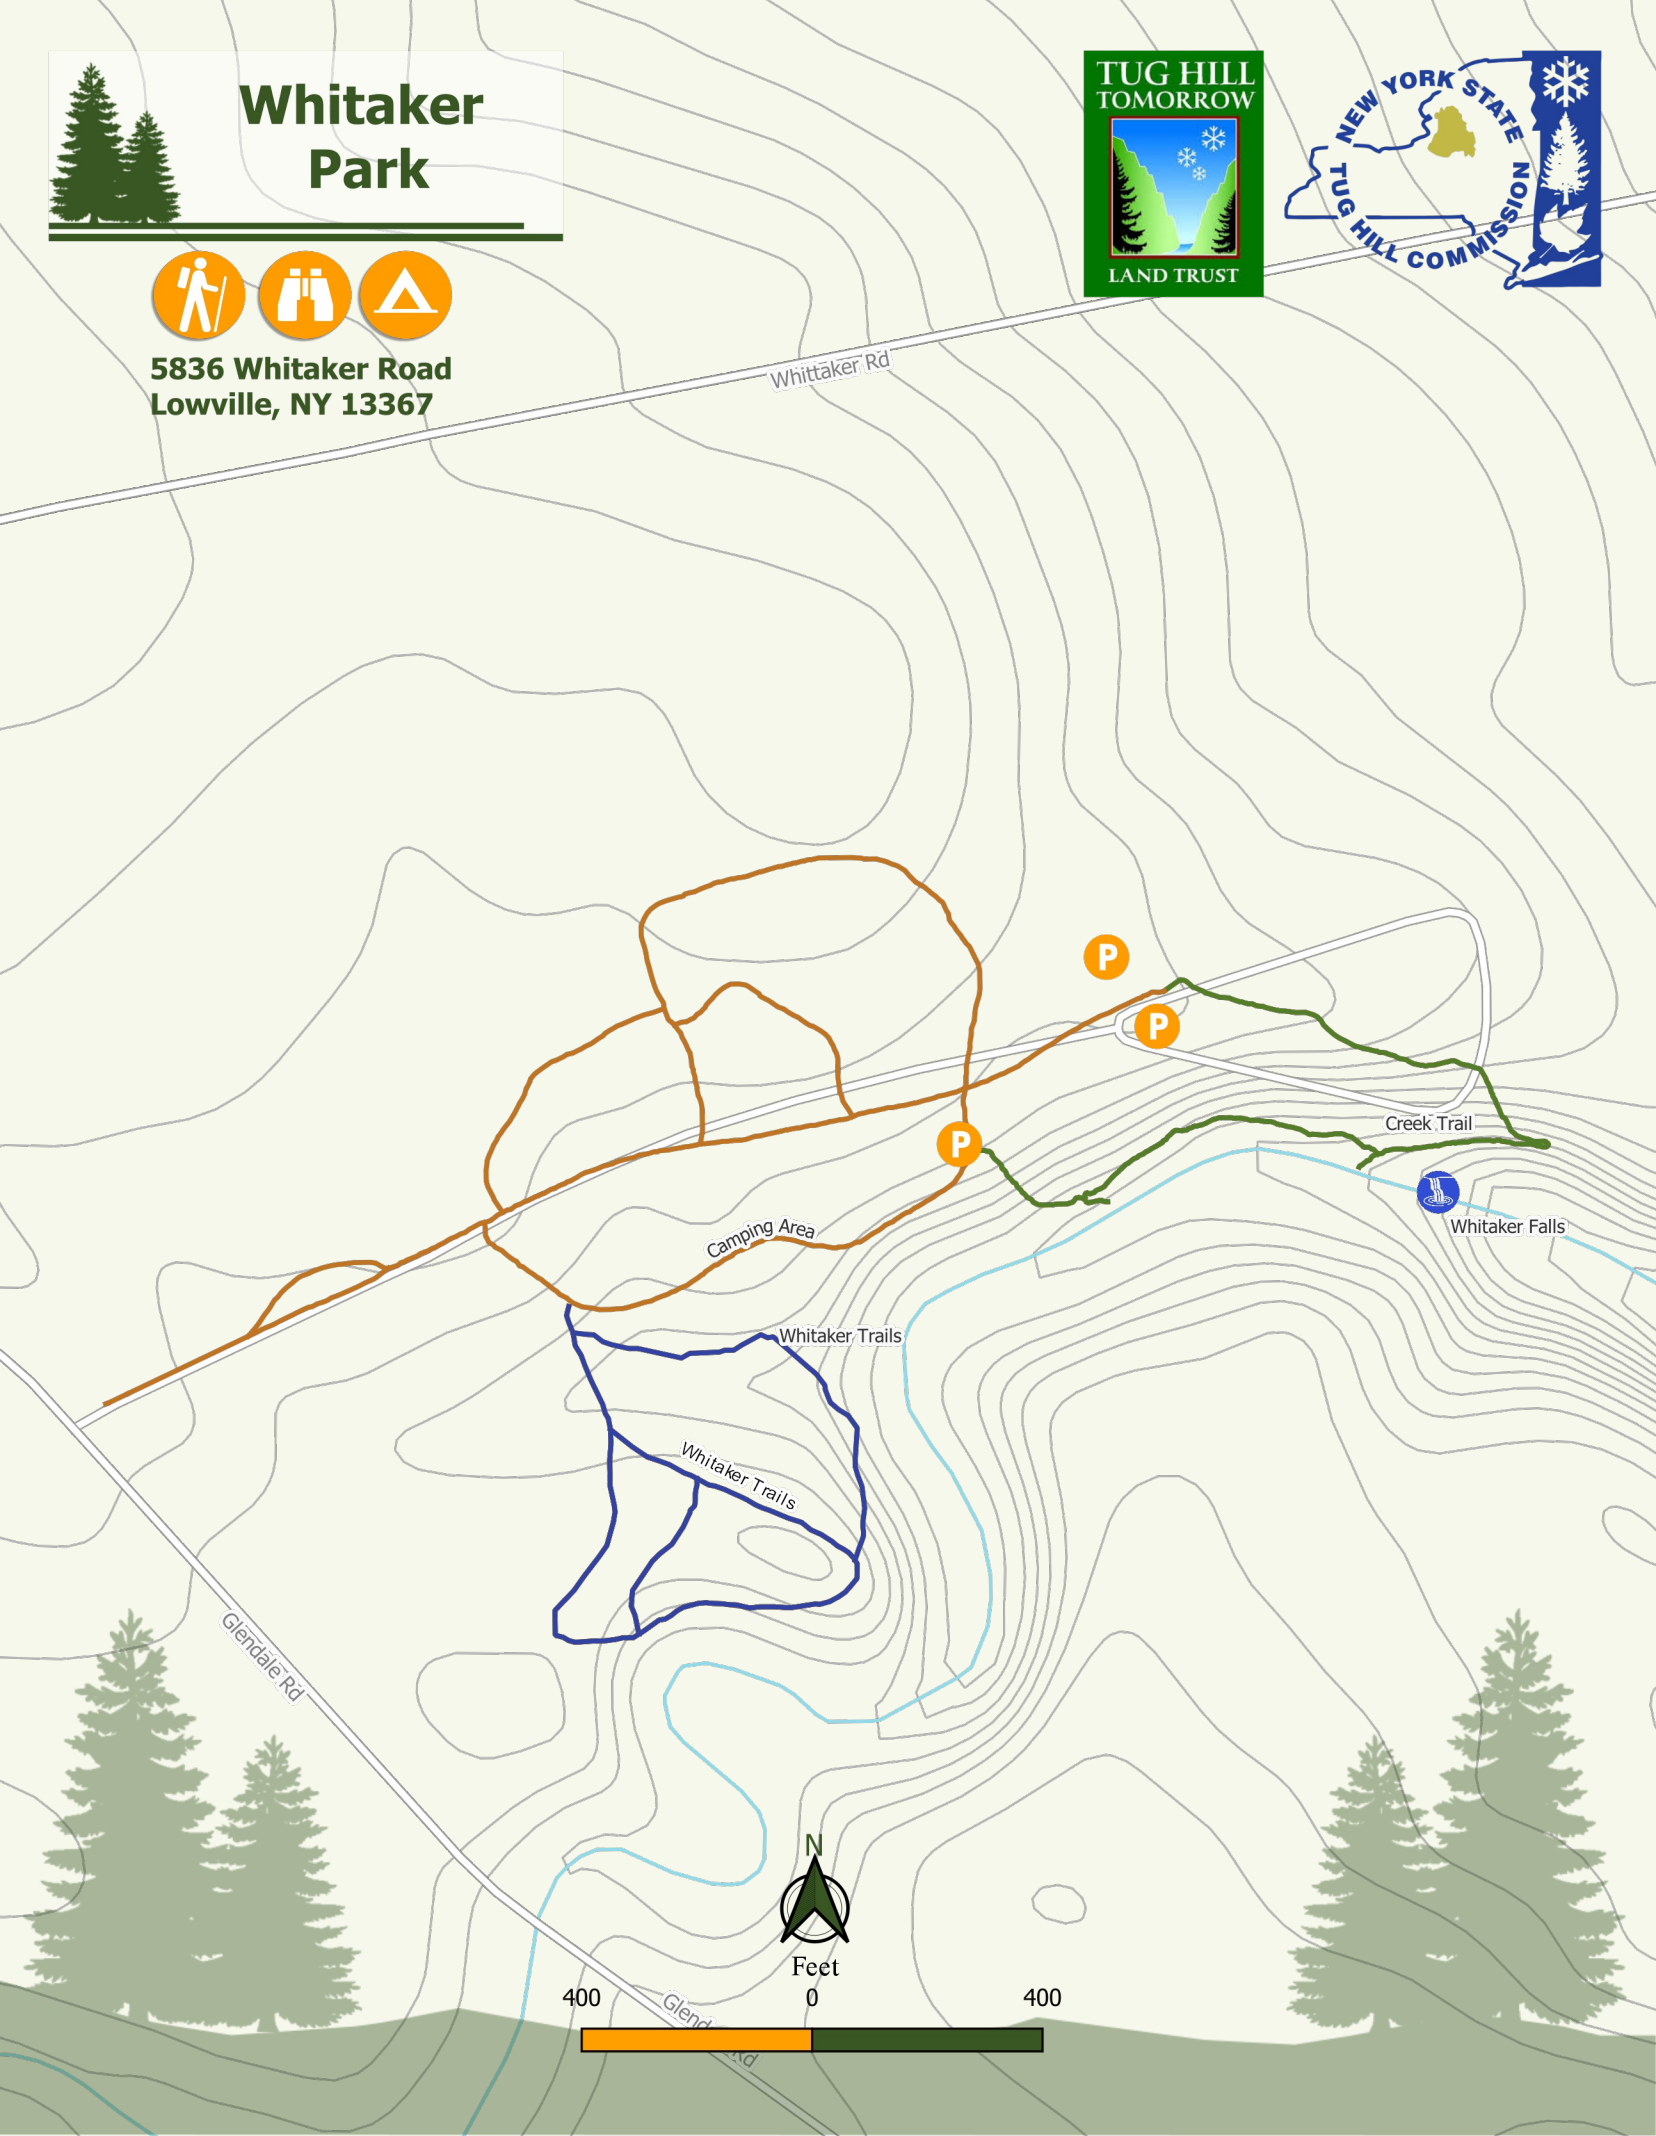

Whitaker Park

5836 Whitaker Road
Lowville, NY 13367

Feet